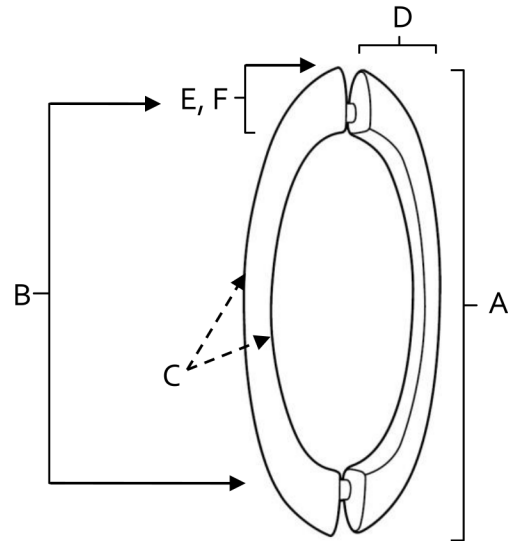

SPECIFICATIONS

C855 SERIES
BACK-TO-BACK PULLS

FEATURES

- Contemporary styling
- Multiple finishes
- Concealed installation

WARRANTY

Limited lifetime

FINISHES

- Barcelona (BARC)
- Bronze (BRZ)
- Chocolate Bronze (CHBRZ)
- Matte Black (MB)
- Polished Antique (PA)
- Polished Brass (PB)
- Polished Brass/Non-lacquered (PB/NL)
- Polished Chrome (PC)
- Polished Nickel (PN)
- Satin Nickel (SN)

MATERIAL

Brass

Item#	A	B	C	D	E (L)	F (W)
G855-6	7 3/8"	6"	1/2"	1 1/2"	1"	7/8"
G855-8	9 1/2"	8"	5/8"	1 7/8"	1 1/8"	1"

KEY:

- A - Overall Length
- B - Center to Center
- C - Handle Width
- D - Projection
- E - Mount Length
- F - Mouth Width