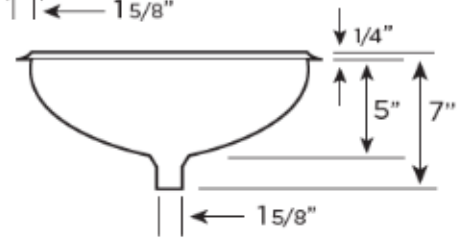

B0912

Patterns Available:

- HAMMERTONE
- GARLAND
- MELON
- PLAIN
- RIATTA

Note: Only Riatta pattern has raised rim

DIMENSIONS:

Outside: 11" x 13-7/8" x 7"

Inside: 9" x 11-7/8" x 5"

IMPORTANT:

These basins are hand-crafted. We recommend you wait for the basin before making your counter top cut-out. All dimensions are approximate.

DRAINS THAT FIT:

D4000,

AND BATES