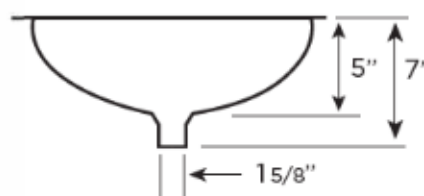

B0912

Patterns Available:

- HAMMERTONE
- GARLAND
- MELON
- PLAIN
- RIATTA

Note: Only Riatta pattern has raised rim

DIMENSIONS:

Outside: 11" x 13-7/8" x 7"

Inside: 9" x 11-7/8" x 5"

IMPORTANT:

These basins are hand-crafted. We recommend you wait for the basin before making your counter top cut-out. All dimensions are approximate.

DRAINS THAT FIT:

D4000,

AND BATES