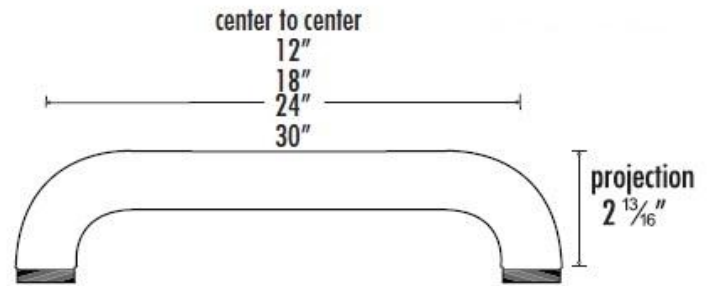

SPECIFICATIONS

ADA COMPLIANT GRAB BARS
GRAB BAR ONLY

FEATURES

- Modern styling
- Multiple finishes
- Concealed installation

WARRANTY

- Limited lifetime

FINISHES

- Polished Brass (PB)
- Polished Brass/Non-lacquered (PB/NL)
- Polished Chrome (PC)
- Polished Nickel (PN)
- Satin Nickel (SN)

MATERIAL

- Brass

Bar Diameter 1-1/4"

Item#

- A0012
- A0018
- A0024
- A0030

Grab Bar Brackets Sold Separately

NOTE: Dimensions and specifications are subject to change without notice.