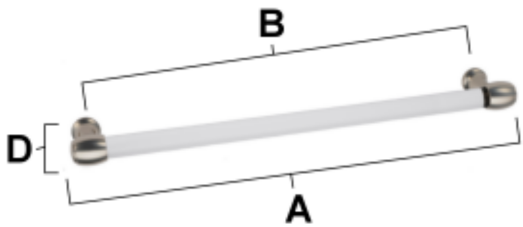

FEATURES

- Contemporary styling
- Multiple finishes
- Concealed installation

WARRANTY

Limited lifetime

FINISHES

- Polished Brass (PB)
- Polished Brass/Non-lacquered (PB/NL)
- Polished Chrome (PC)
- Matte Black (MB)
- Satin Brass (SB)
- Polished Nickel (PN)
- Satin Nickel (SN)

MATERIAL

Brass

Item#	A	B	C	D	E
D870-12	13 1/8"	12"	7/8"	2 1/4"	3/4"
D870-18	19 1/8"	18"	7/8"	2 1/4"	3/4"

KEY:
A - Overall Length
B - Center to Center
C - Handle Width
D - Projection
E - Mount Length and Width

NOTE: Dimensions and specifications are subject to change without notice.