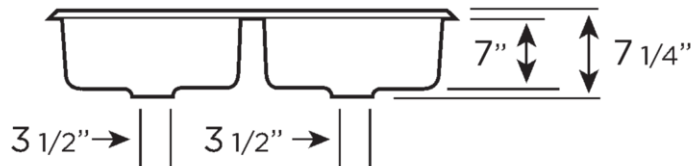

B2233

Patterns Available:

HAMMERTONE

PLAIN

DIMENSIONS:

Outside: 22" x 34" x 7-1/4" (**Overall**)

Inside: 14" x 15" x 7" (**Each Bowl**)

IMPORTANT:

These basins are hand crafted. We recommend you wait for the basin before making your counter top cut-out. All dimensions are approximate

DRAINS THAT FIT:

D2000, D2500

AND BATES

www.batesandbates.com