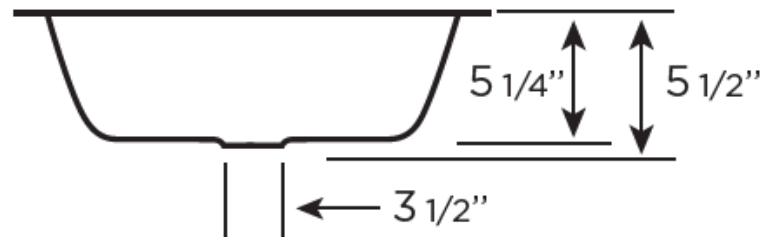

B1414.35

Patterns Available:
HAMMERTONE
PLAIN

DIMENSIONS:

Outside: 16-1/2" x 16-1/2" x 5-1/2"
Inside: 15" x 15" x 5-1/4"

IMPORTANT:

These basins are hand-crafted. We recommend you wait for the basin before making your counter top cut-out. All dimensions are approximate.