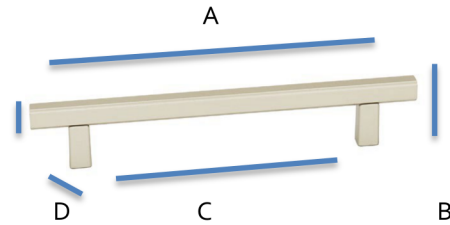

SPECIFICATIONS

QUADRATO

Pull Smooth Bar

FEATURES

- Modern styling
- Multiple finishes
- Concealed installation

WARRANTY

Limited lifetime

FINISHES

- Champagne (CHP)
- Champagne/Matte Black (CHP/MB)
- Matte Black (MB)
- Matte Nickel (MN)
- Matte Nickel/Matte Black (MN/MB)

MATERIAL

Aluminum – Made in Italy

Item#	A	B	C	D	E
A2805-12	13 31/32"	1 3/16"	12"	7/16"	7/16"
A2805-18	19 32/32"	1 3/16"	18"	7/16"	7/16"

KEY:

- A - Overall Length
- B - Projection
- C - Center to Center
- D - Base Width
- E - Width

NOTE: Dimensions and specifications are subject to change without notice.