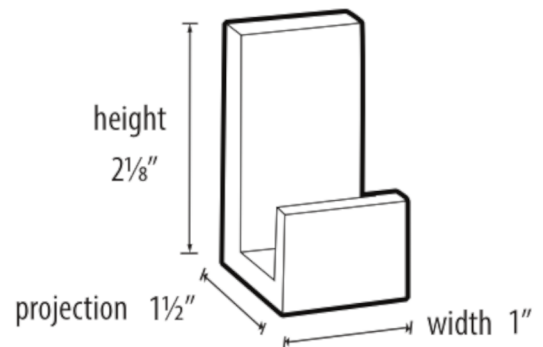

SPECIFICATIONS

LINEAR

Robe Hook

A6482-MB
2 1/8" ROBE HOOK

FEATURES

Contemporary styling
Multiple finishes

WARRANTY

Limited lifetime