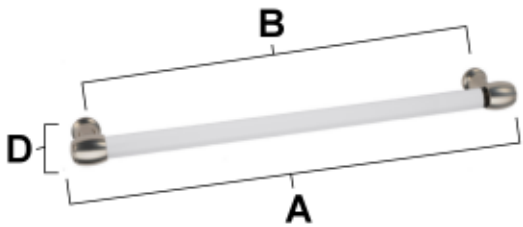

FEATURES

- Contemporary styling
- Multiple finishes
- Concealed installation

WARRANTY

Limited lifetime

FINISHES

- Polished Brass (PB)
- Polished Brass/Non-lacquered (PB/NL)
- Polished Chrome (PC)
- Matte Black (MB)
- Satin Brass (SB)
- Polished Nickel (PN)
- Satin Nickel (SN)

MATERIAL

Brass

Item#	A	B	C	D	E
D870-12	13 1/8"	12"	7/8"	2 7/8"	3/4"
D870-18	19 1/8"	18"	7/8"	2 7/8"	3/4"

1. **KEY:**
2. A - Overall Length
   - B - Center to Center
   - C - Handle Width
   - D - Projection
   - E - Mount Length and Width

NOTE: Dimensions and specifications are subject to change without notice.