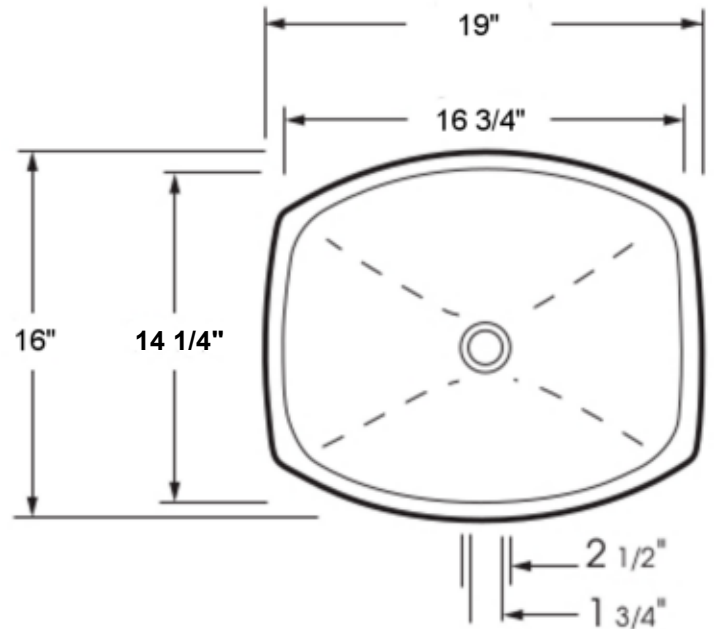

Loretta in Gun Metal

**LORETTA - P1719
IN PORCELAIN**

DIMENSIONS:

Outside: 16" x 19" x 7-1/2"

Inside: 14-1/4" x 16-3/4" x 6"

IMPORTANT:

These basins are hand crafted. We recommend you wait for basin before making your counter top cut-out. All dimensions are approximate

OPTIONS

	Yes	No
Self-rimming		X
Under Counter	X	

SUGGESTED DRAINS:

D3000, D3100, D3500, D3600, D4000, D4500, D5000, D5500, D6000, D6500

AND BATES

www.AlnoInc.com