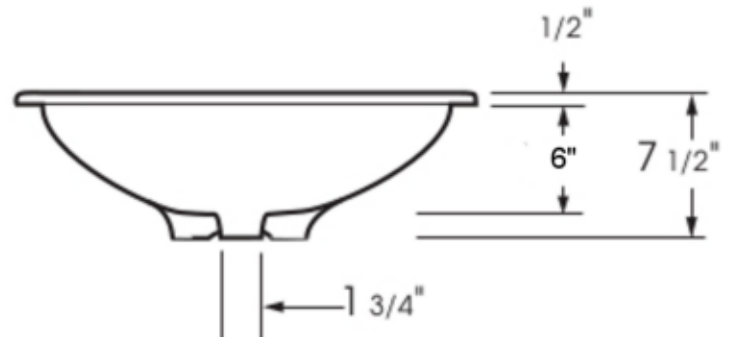

Loretta in Gun Metal

**LORETTA - P1719
IN PORCELAIN**

DIMENSIONS:

Outside: 16" x 19" x 7-1/2"

Inside: 14-1/4" x 16-3/4" x 6"

IMPORTANT:

These basins are hand crafted. We recommend you wait for basin before making your counter top cut-out. All dimensions are approximate