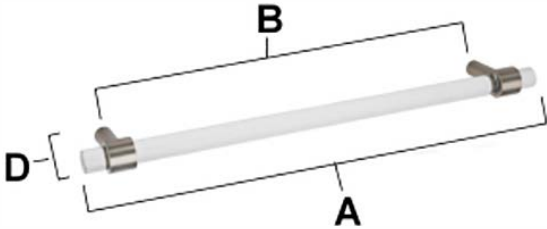

**PRODUCT SHEET**

**SPECIFICATIONS**

**Acrylic Contemporary**

**FEATURES**

- Contemporary styling
- Multiple finishes
- Concealed installation

**WARRANTY**

Limited lifetime

**FINISHES**

- Polished Brass (PB)
- Polished Brass/Non-lacquered (PB/NL)
- Polished Chrome (PC)
- Matte Black (MB)
- Satin Brass (SB)
- Polished Nickel (PN)
- Satin Nickel (SN)

**MATERIAL**

Brass

**NOT RECOMENDED  
FOR APPLIANCES-  
ACRYLIC WILL BREAK**

Item#	A	B	C	D	E
D860-12	14"	12"	5/8" ± 1/4"	1/2"	
D860-18	20"	18"	5/8" ± 1/4"	1/2"	

**KEY:**

- A - Overall Length
- B - Center to Center
- C - Handle Width
- D - Projection
- E - Mount Length and Width

NOTE: Dimensions and specifications are subject to change without notice.