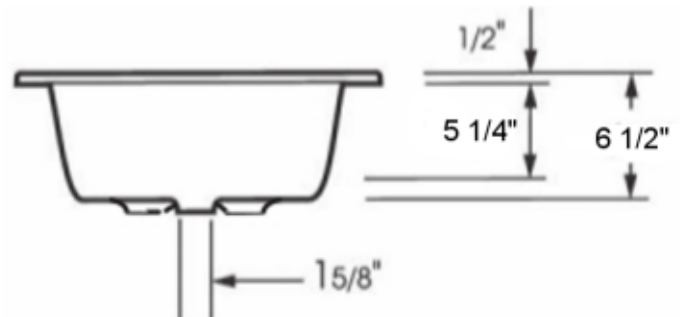

Gloria in Almond

**GLORIA - P1616
IN PORCELAIN**

DIMENSIONS:

Outside: 16" x 15-1/2" x 6-1/2"

Inside: 12" x 10-1/2" x 5-1/4"

IMPORTANT:

These basins are hand crafted. We recommend you wait for basin before making your counter top cut-out. All dimensions are approximate