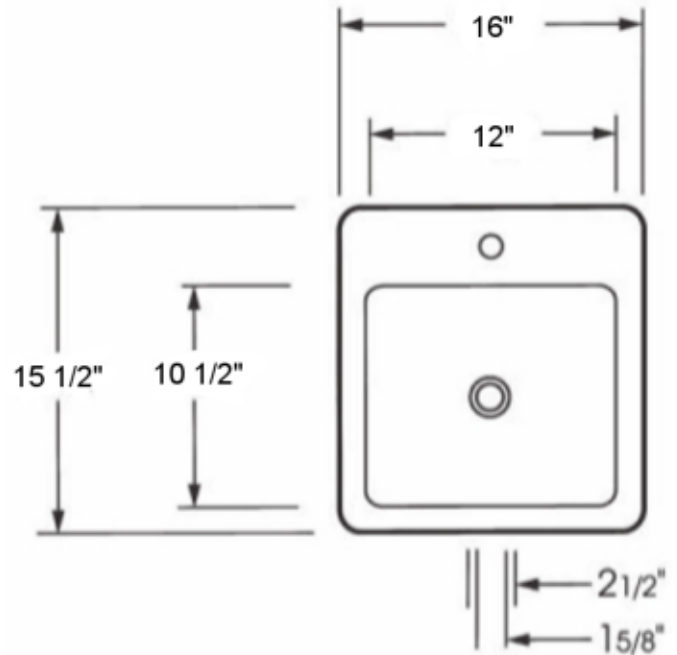

Gloria in Almond

**GLORIA - P1616
IN PORCELAIN**

DIMENSIONS:

Outside: 16" x 15-1/2" x 6-1/2"

Inside: 12" x 10-1/2" x 5-1/4"

IMPORTANT:

These basins are hand crafted. We recommend you wait for basin before making your counter top cut-out. All dimensions are approximate

OPTIONS

	Yes	No
Self-rimming	X	
Under Counter		X

SUGGESTED DRAINS:

D3000, D3100, D3500, D3600, D4000, D4500, D5000, D5500, D6000, D6500

AND BATES

www.AlnoInc.com