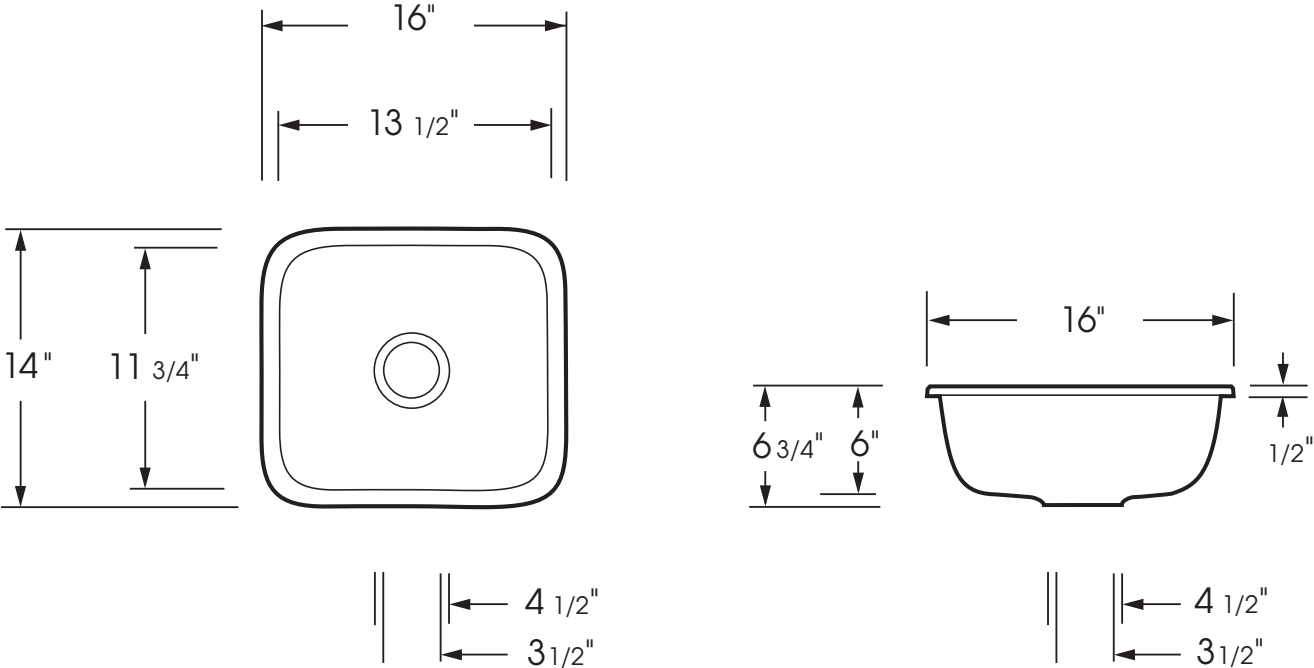

**ZEUS - Z1214T  
Z-SERIES**

**ZEUS - Z1214T  
Z-SERIES**

**DIMENSIONS**  
 Outside: 16" by 14"  
 Inside: 13 1/2" by 11 3/4"  
 Inside Depth: 6"

**IMPORTANT:**  
 We recommend you wait for  
 basin before making your  
 counter top cut-out. All  
 dimensions are approximate.