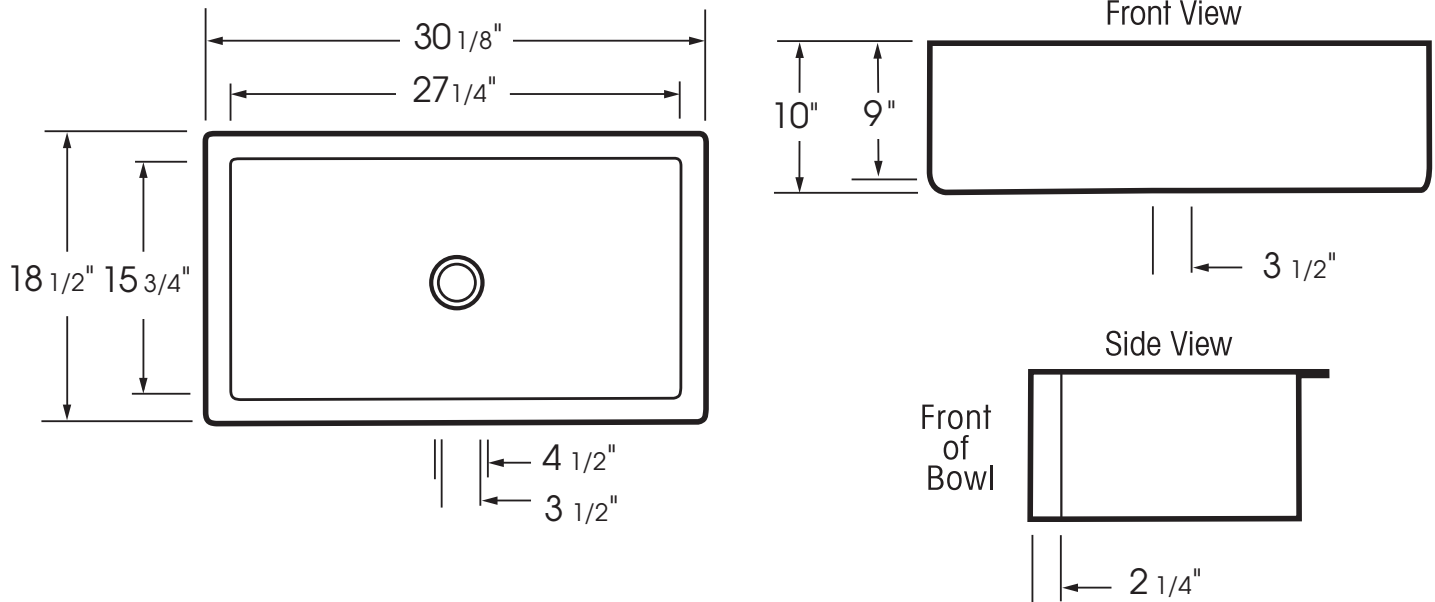

**ZABRINA - Z1830T
Z-SERIES**

**ZABRINA - Z1830T
Z-SERIES**

DIMENSIONS

Outside: 18 1/2" by 30 1/8"
 Inside: 15 3/4" by 27 1/4"
 Inside Depth: 9"

IMPORTANT:

We recommend you wait for basin before making your counter top cut-out. All dimensions are approximate.