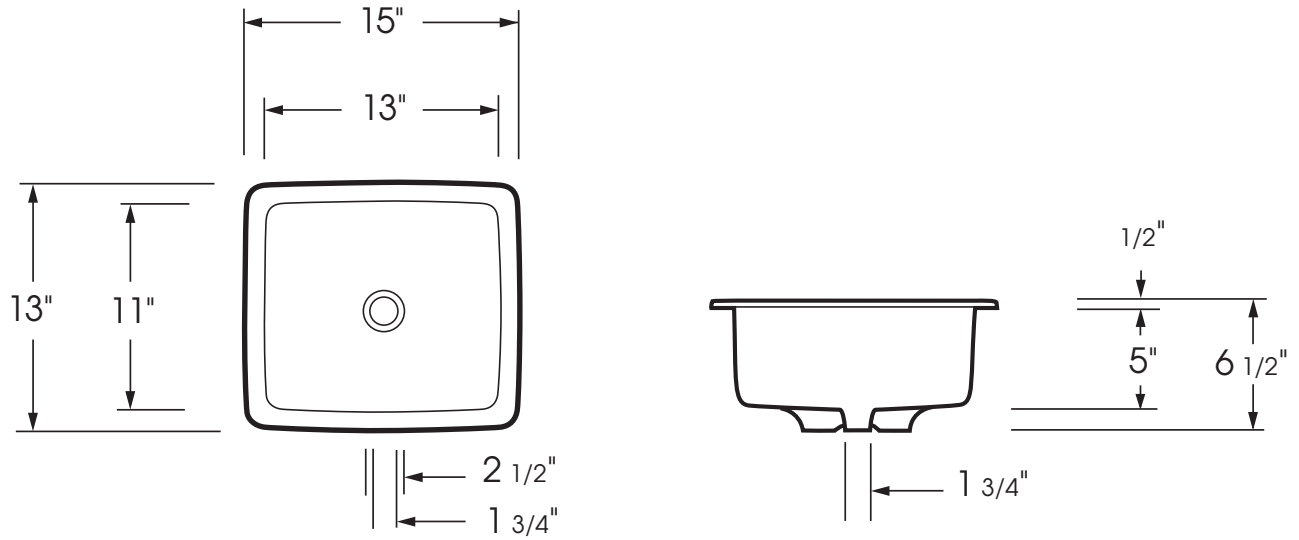

**VICKI - P1113V
IN PORCELAIN**

**VICKI - P1113V
IN PORCELAIN**

DIMENSIONS:

Outside: 13" by 15"
 Inside: 11" by 13"
 Inside Depth: 5 1/2"

IMPORTANT:

These basins are hand crafted. We recommend you wait for basin before making your counter top cut-out. All dimensions are approximate.

	OPTIONS	
	Yes	No
Self-rimming		X
Under Counter	X	

AND BATES

www.batesandbates.com