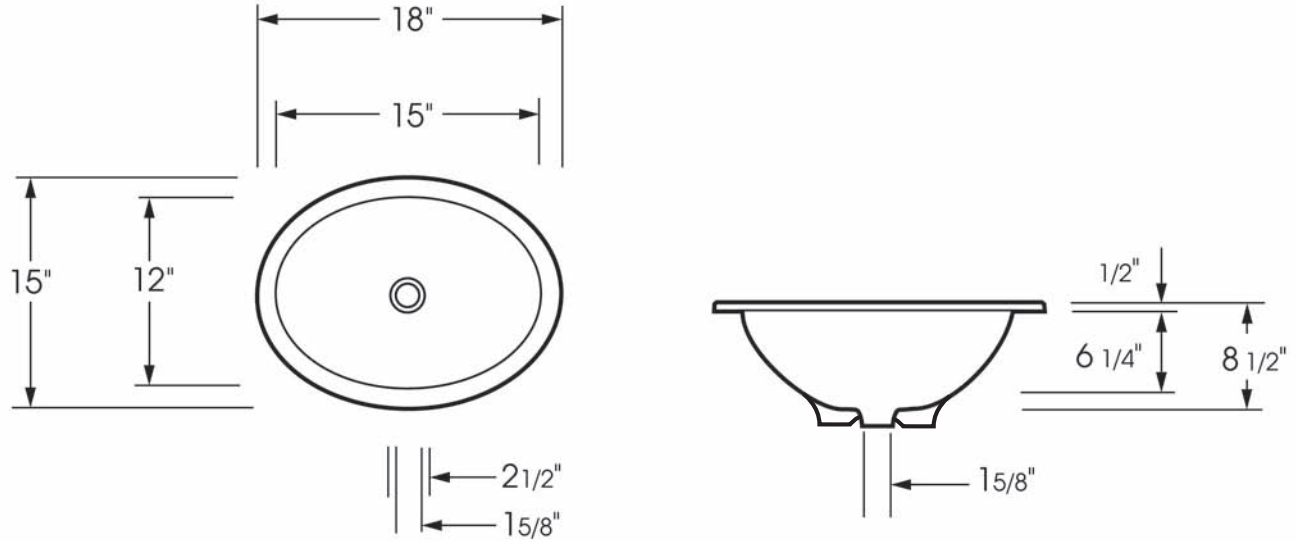

**P1815 - CHERYL
P1512 - SUZANNE
IN PORCELAIN**

**P1815 - CHERYL
P1512 - SUZANNE
IN PORCELAIN**

DIMENSIONS

Outside: 15" by 18"
Inside: 12" by 15"
Inside Depth: 6 3/4"

IMPORTANT:

These basins are hand crafted. We recommend you wait for basin before making your counter top cut-out. All dimensions are approximate.