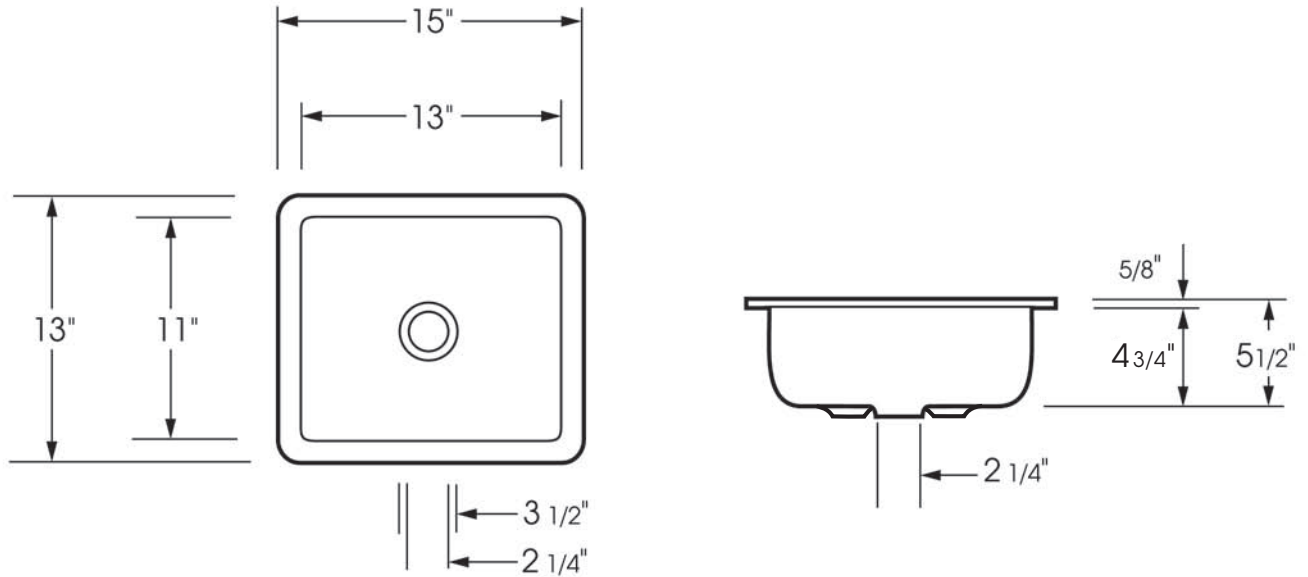

**P1113:  
PENNY &  
LINDSEY  
IN PORCELAIN**

**P1113: PENNY & LINDSEY  
IN PORCELAIN**

**DIMENSIONS**

Outside: 13" by 15"  
 Inside: 11" by 13"  
 Inside Depth: 5 3/8"

**IMPORTANT:**

These basins are hand crafted. We recommend you wait for basin before making your counter top cut-out. All dimensions are approximate.