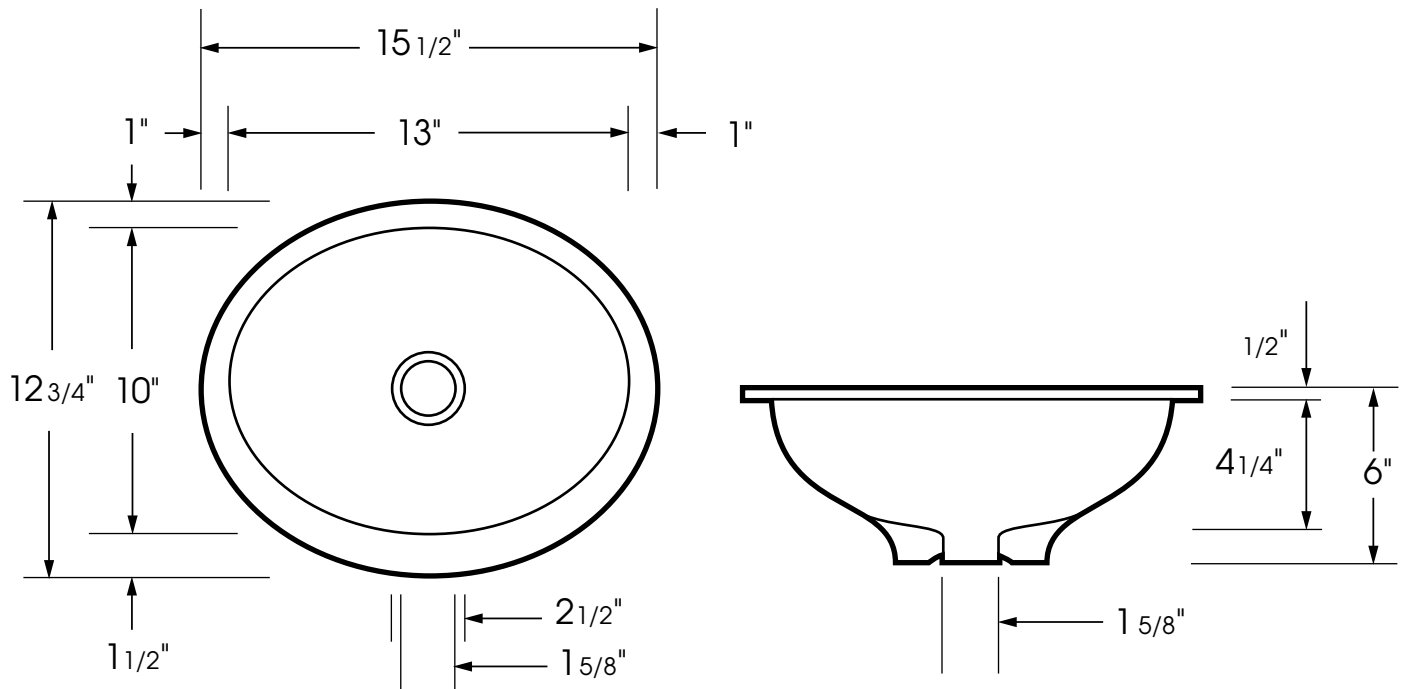

**P1215 - MISSY
IN PORCELAIN**

**P1215 - MISSY
IN PORCELAIN**

DIMENSIONS:

Outside: 12 3/4" by 15 1/2"
 Inside: 10" by 13"
 Inside Depth: 4 3/4"
 With Overflow

IMPORTANT:

We recommend you wait for basin before making your counter top cut-out. All dimensions are approximate.

Missy

OPTIONS:

	Yes	No
Self-rimming	X	
Under Counter		X

RECOMMENDED PLUMBING FITTINGS:

- D3000 - 1 1/4" 2 Pc with stopper
- D3500 - 1 1/4" Popup Assembly
- D4000 - 1 1/4" Grid Strainer
- D5000 - 1 1/4" Lift & Turn
- D6000 - 1 1/4" Flip & Turn

PATTERNS:

Fluted Bowl / with Overflow

AND BATES

www.batesandbates.com

**P1
MISSY**