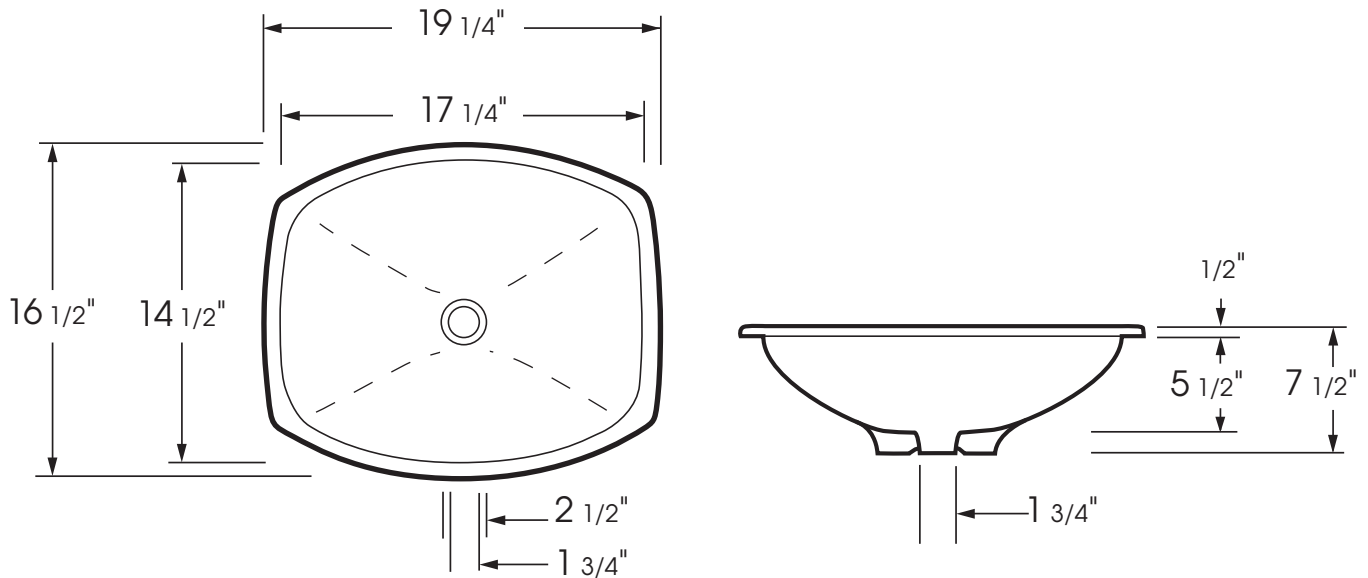

**LORETTA - P1719
IN PORCELAIN**

**LORETTA - P1719
IN PORCELAIN**

DIMENSIONS:
 Outside: 16 1/2" by 19 1/4"
 Inside: 14 1/2" by 17 1/4"
 Inside Depth: 6"

IMPORTANT:
 These basins are hand
 crafted. We recommend
 you wait for basin before
 making your counter top
 cut-out. All dimensions are
 approximate.