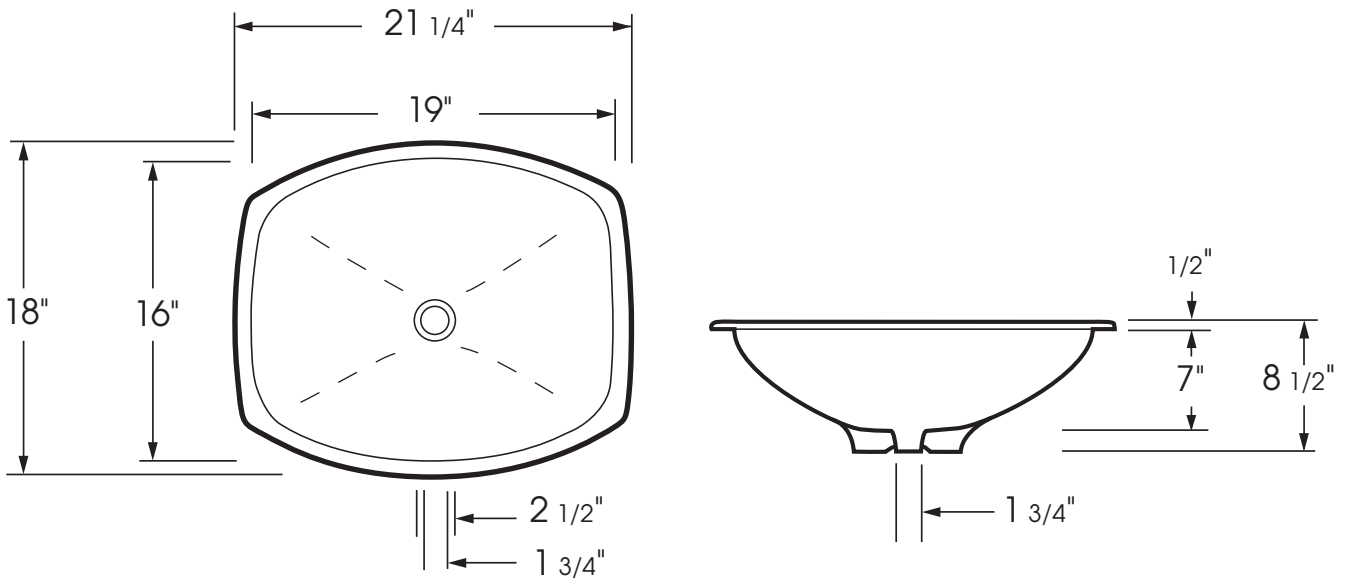

**JESSICA - P1619
IN PORCELAIN**

**JESSICA - P1619
IN PORCELAIN**

DIMENSIONS:

Outside: 18" by 21 1/4"
 Inside: 16" by 19"
 Inside Depth: 7"

IMPORTANT:

These basins are hand crafted. We recommend you wait for basin before making your counter top cut-out. All dimensions are approximate.