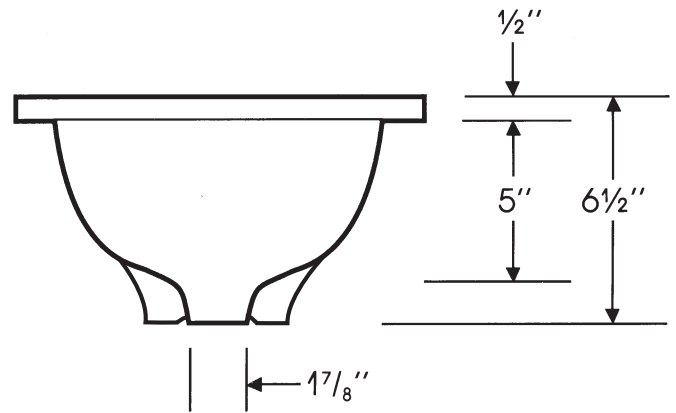

**P1212 - DONNA  
IN PORCELAIN**

**DONNA  
IN PORCELAIN**

**DIMENSIONS**  
 Outside: 12½" by 12½"  
 Inside: 10" by 10"  
 Inside Depth: 5½"

**IMPORTANT:**  
 These basins are hand  
 crafted. All dimensions are  
 approximate. To insure  
 proper operation all units  
 must be installed plumb  
 and level.