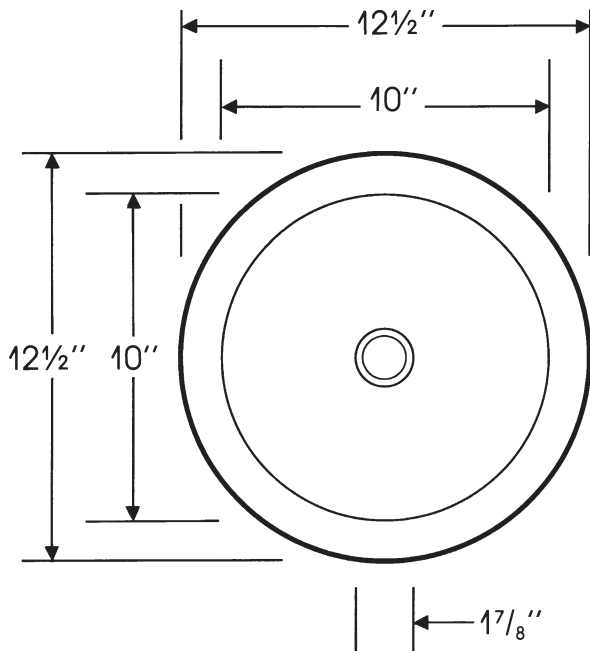

**P1212 - DONNA  
IN PORCELAIN**

**DONNA  
IN PORCELAIN**

**DIMENSIONS**  
 Outside: 12½" by 12½"  
 Inside: 10" by 10"  
 Inside Depth: 5½"

**IMPORTANT:**  
 These basins are hand  
 crafted. All dimensions are  
 approximate. To insure  
 proper operation all units  
 must be installed plumb  
 and level.

	OPTIONS	
	Yes	No
Self-rimming	X	
Under Counter	X	

AND BATES

[www.batesandbates.com](http://www.batesandbates.com)

**P12**