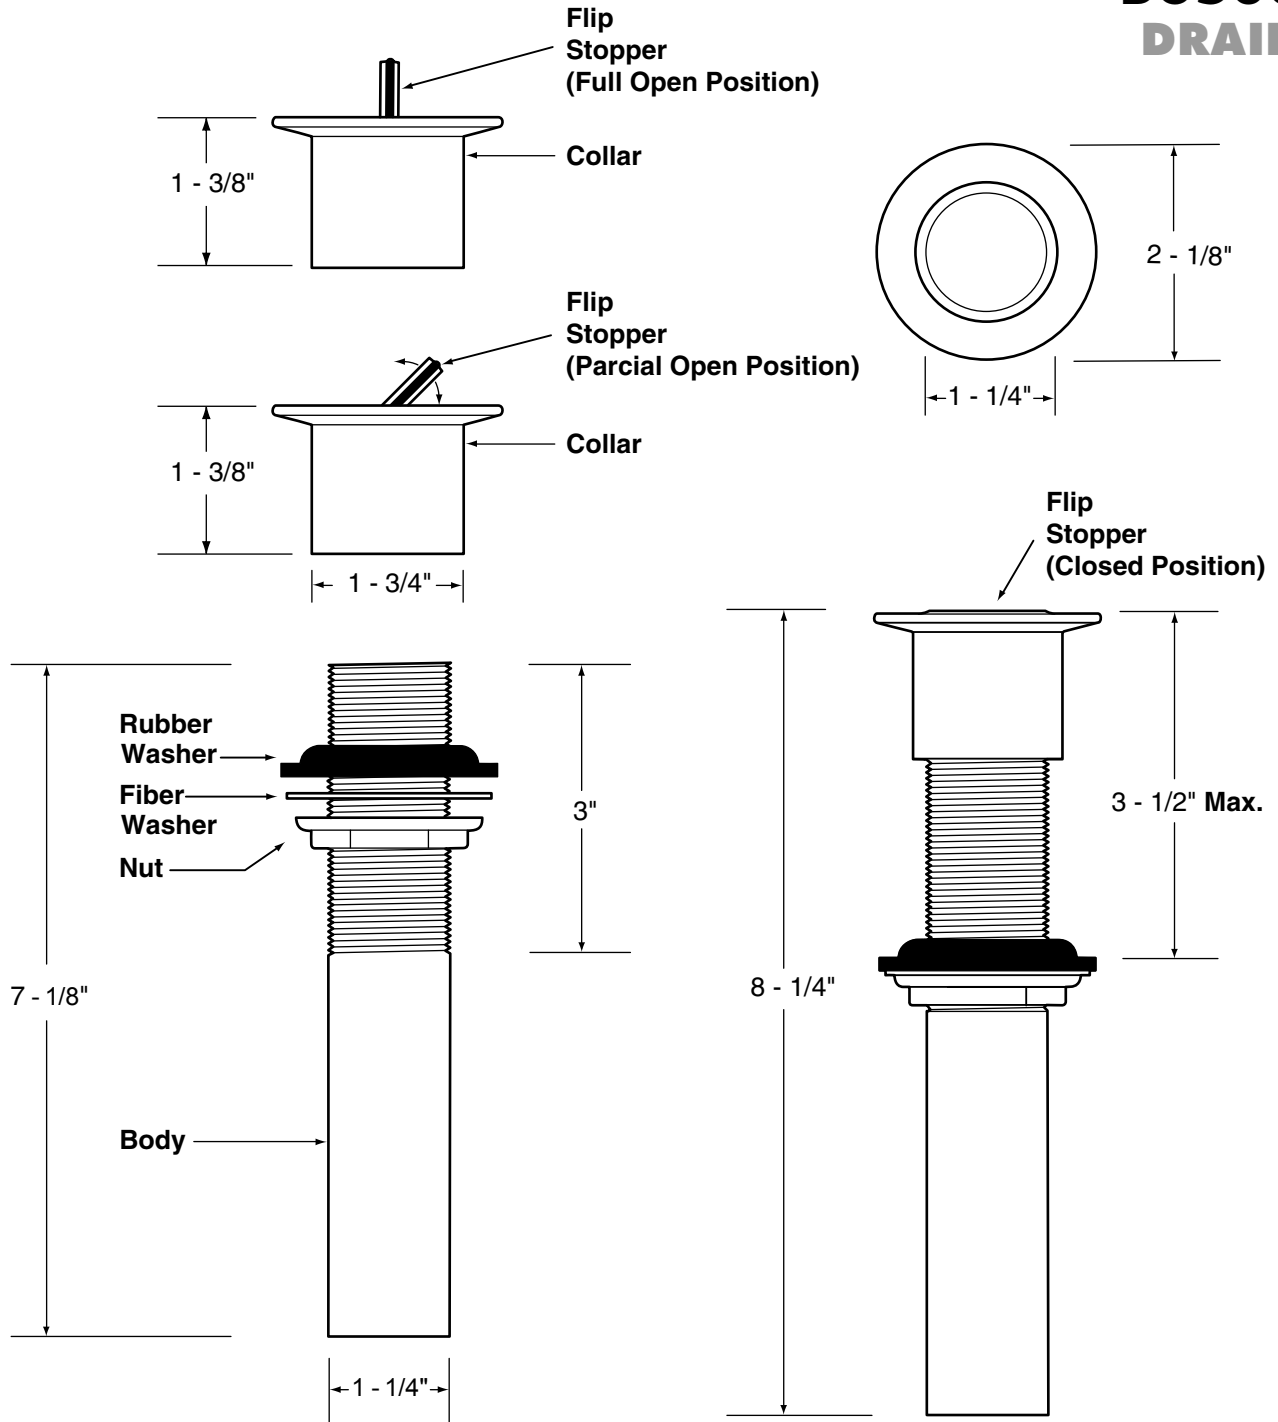

D6500 DRAIN

Model: D6500
1 1/4" Flip & Turn
without overflow

7310 Alondra Boulevard • Paramount, California 90712
(562) 808-2290 • (800) 726-7680 • Fax: (562) 808-2289
www.batesandbates.com • Email: website@batesandbates.com
Distributed by B.&B. Sales & Imports, Inc.