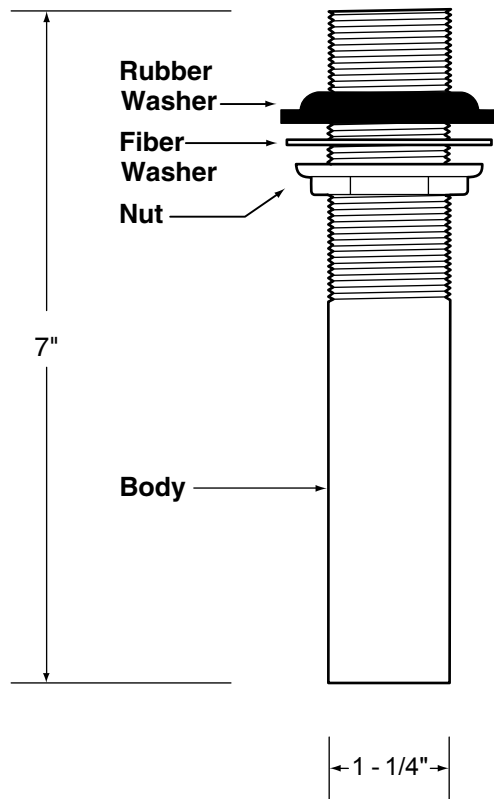

D5500 DRAIN

Model: D5500
1 1/4" Lift & Turn
without overflow

7310 Alondra Boulevard • Paramount, California 90712
(562) 808-2290 • (800) 726-7680 • Fax: (562) 808-2289
www.batesandbates.com • Email: website@batesandbates.com
Distributed by B.&B. Sales & Imports, Inc.