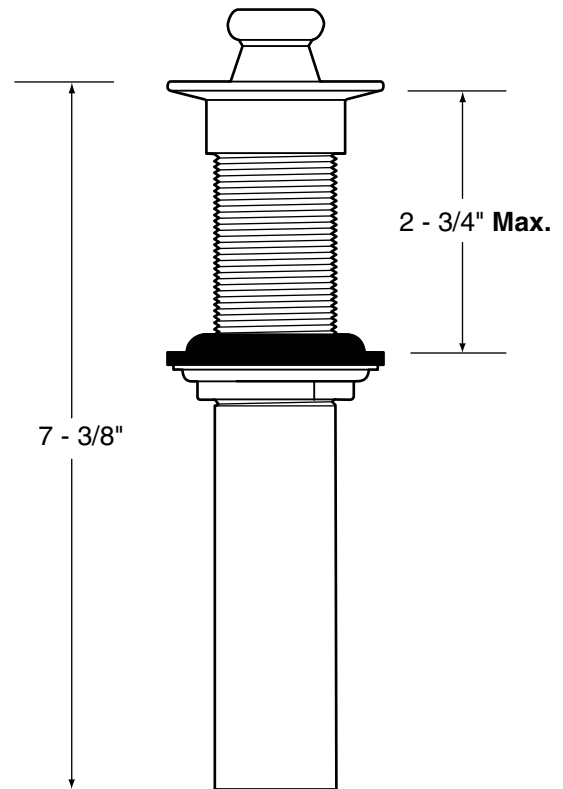

D5500 DRAIN

Model: D5500
1 1/4" Lift & Turn
without overflow

7310 Alondra Boulevard • Paramount, California 90712
(562) 808-2290 • (800) 726-7680 • Fax: (562) 808-2289
www.batesandbates.com • Email: website@batesandbates.com
Distributed by B.&B. Sales & Imports, Inc.