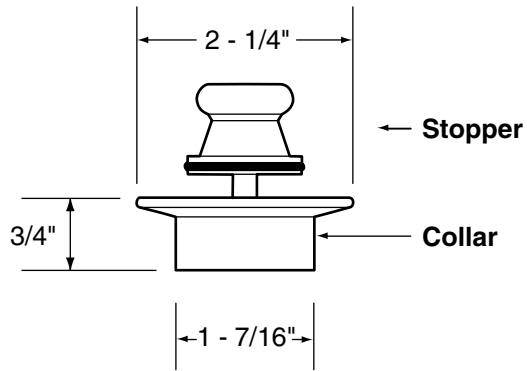

D5500 DRAIN

Model: D5500
1 1/4" Lift & Turn
without overflow

7310 Alondra Boulevard • Paramount, California 90712
(562) 808-2290 • (800) 726-7680 • Fax: (562) 808-2289
www.batesandbates.com • Email: website@batesandbates.com
Distributed by B.&B. Sales & Imports, Inc.