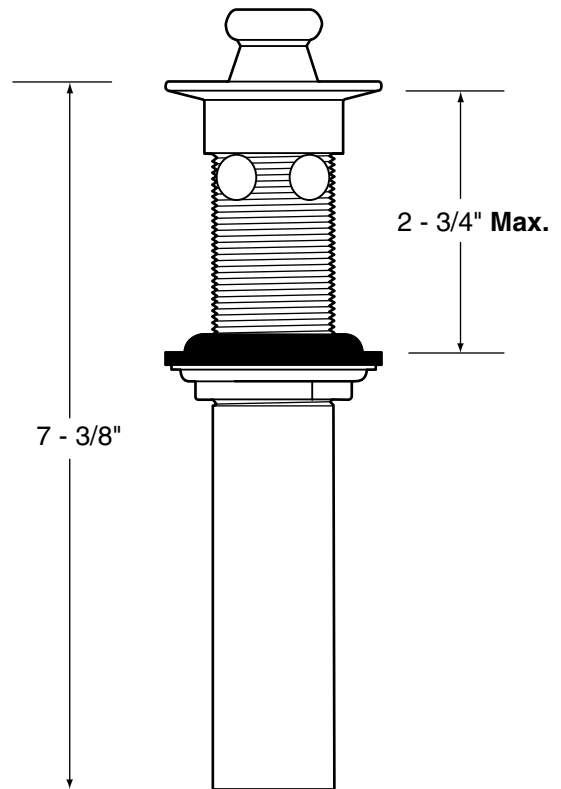

D5000 DRAIN

Model: D5000
1 1/4" Lift & Turn

BATES
AND BATES

7310 Alondra Boulevard • Paramount, California 90712
(562) 808-2290 • (800) 726-7680 • Fax: (562) 808-2289
www.batesandbates.com • Email: website@batesandbates.com
Distributed by B.&B. Sales & Imports, Inc.