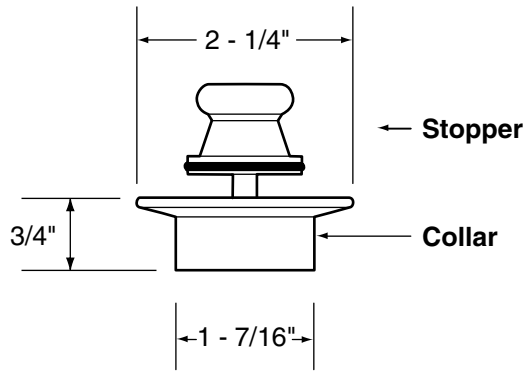

D5000 DRAIN

Model: D5000
1 1/4" Lift & Turn

BATES
AND BATES

7310 Alondra Boulevard • Paramount, California 90712
(562) 808-2290 • (800) 726-7680 • Fax: (562) 808-2289
www.batesandbates.com • Email: website@batesandbates.com
Distributed by B.&B. Sales & Imports, Inc.