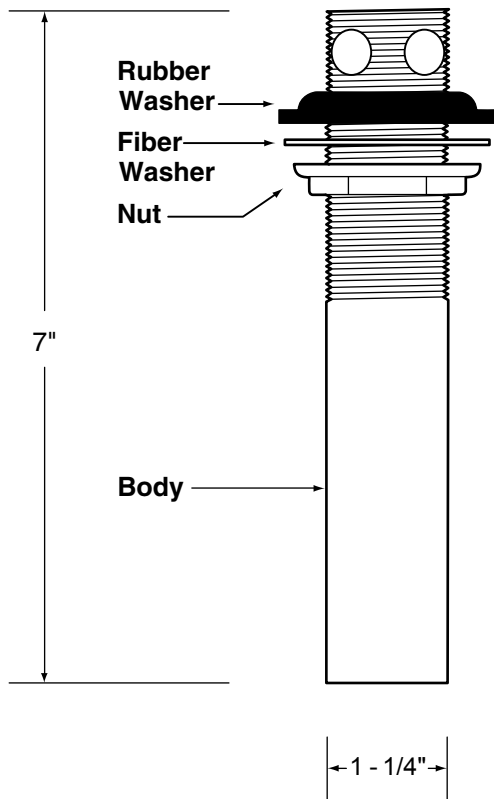

D5000 DRAIN

Model: D5000
1 1/4" Lift & Turn

BATES
AND BATES

7310 Alondra Boulevard • Paramount, California 90712
(562) 808-2290 • (800) 726-7680 • Fax: (562) 808-2289
www.batesandbates.com • Email: website@batesandbates.com
Distributed by B.&B. Sales & Imports, Inc.