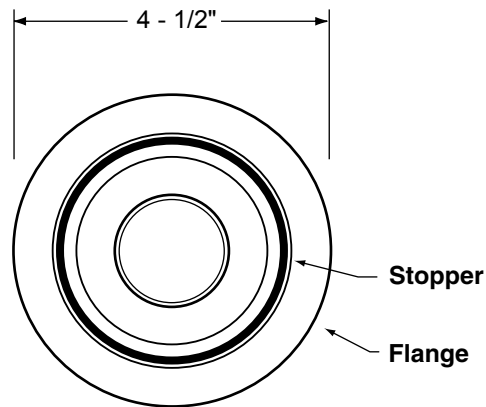

D2500 DRAIN

Top View

Side View

Model: D2500
3 1/2" Garbage
Disposal Flange
with Stopper

BATES
AND BATES

7310 Alondra Boulevard • Paramount, California 90712
(562) 808-2290 • (800) 726-7680 • Fax: (562) 808-2289
www.batesandbates.com • Email: website@batesandbates.com
Distributed by B.&B. Sales & Imports, Inc.