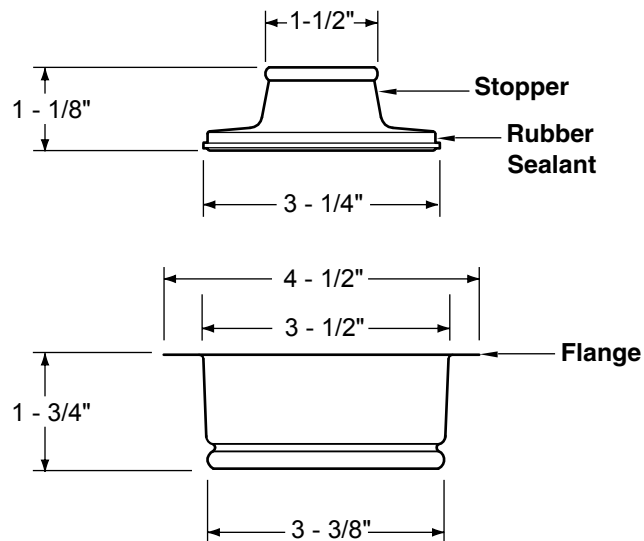

D2500 DRAIN

Top View

Side View

Model: D2500
3 1/2" Garbage
Disposal Flange
with Stopper

BATES
AND BATES

7310 Alondra Boulevard • Paramount, California 90712
(562) 808-2290 • (800) 726-7680 • Fax: (562) 808-2289
www.batesandbates.com • Email: website@batesandbates.com
Distributed by B.&B. Sales & Imports, Inc.