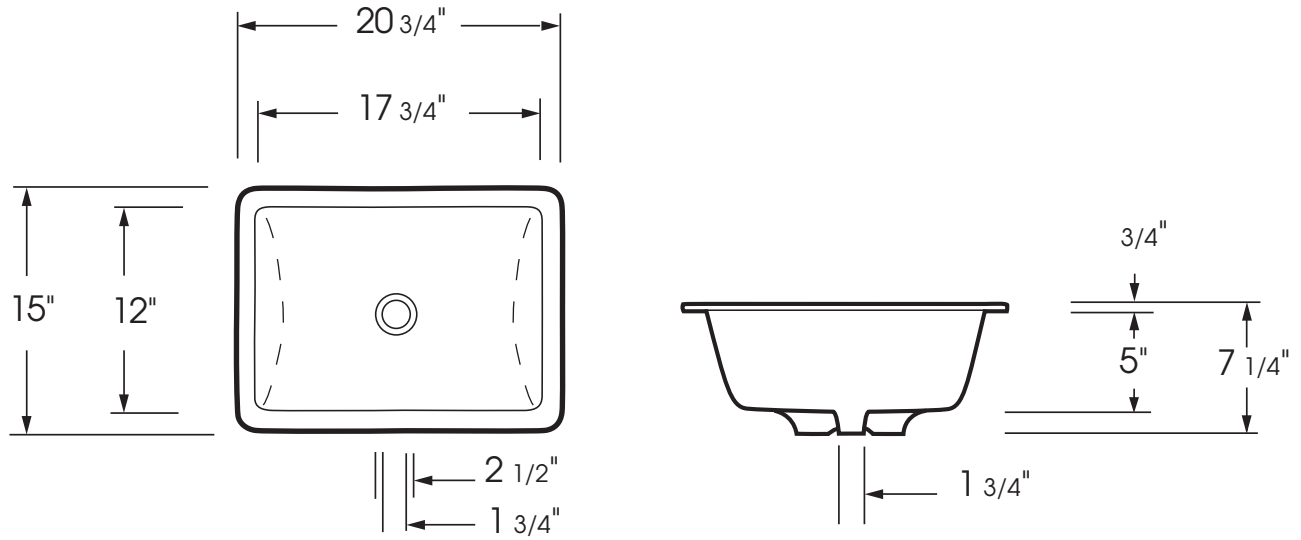

**BARBIE - P1218
IN PORCELAIN**

**BARBIE - P1218
IN PORCELAIN**

DIMENSIONS:

Outside: 15" by 20 3/4"
 Inside: 12" by 17 3/4"
 Inside Depth: 5 3/4"

IMPORTANT:

These basins are hand crafted. We recommend you wait for basin before making your counter top cut-out. All dimensions are approximate.