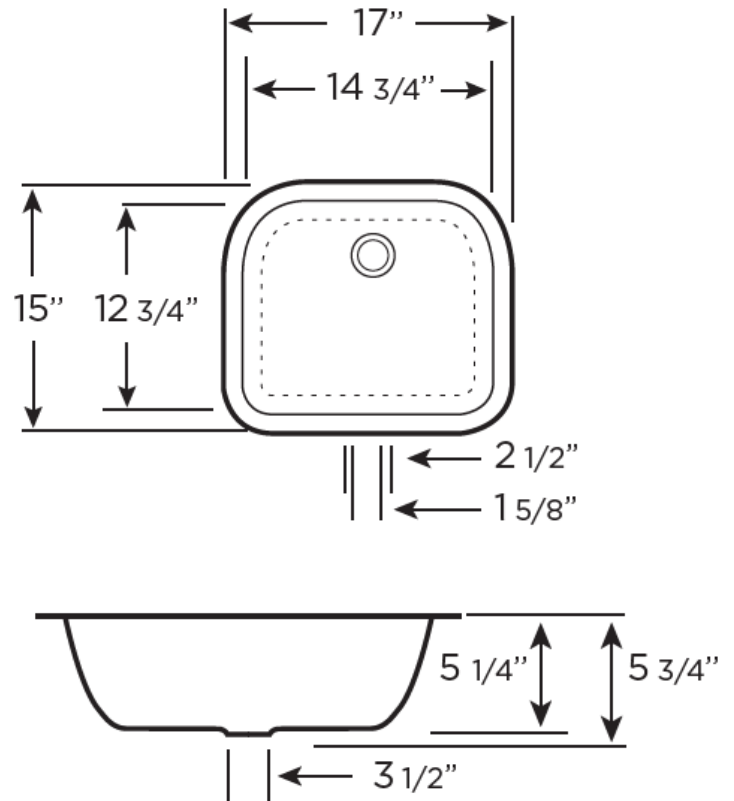

"Creations"®
by ALNO, INC.

B1513

B1513

Patterns Available:
HAMMERTONE
PLAIN

DIMENSIONS:

Outside: 15" x 17" x 5-3/4"

Inside: 12-3/4" x 14-3/4" x 5-1/4"

IMPORTANT:

These basins are hand-crafted. We recommend you wait for the basin before making your counter top cut-out. All dimensions are approximate.

DRAINS THAT FIT:

D2000, D2500

BATES

AND BATES