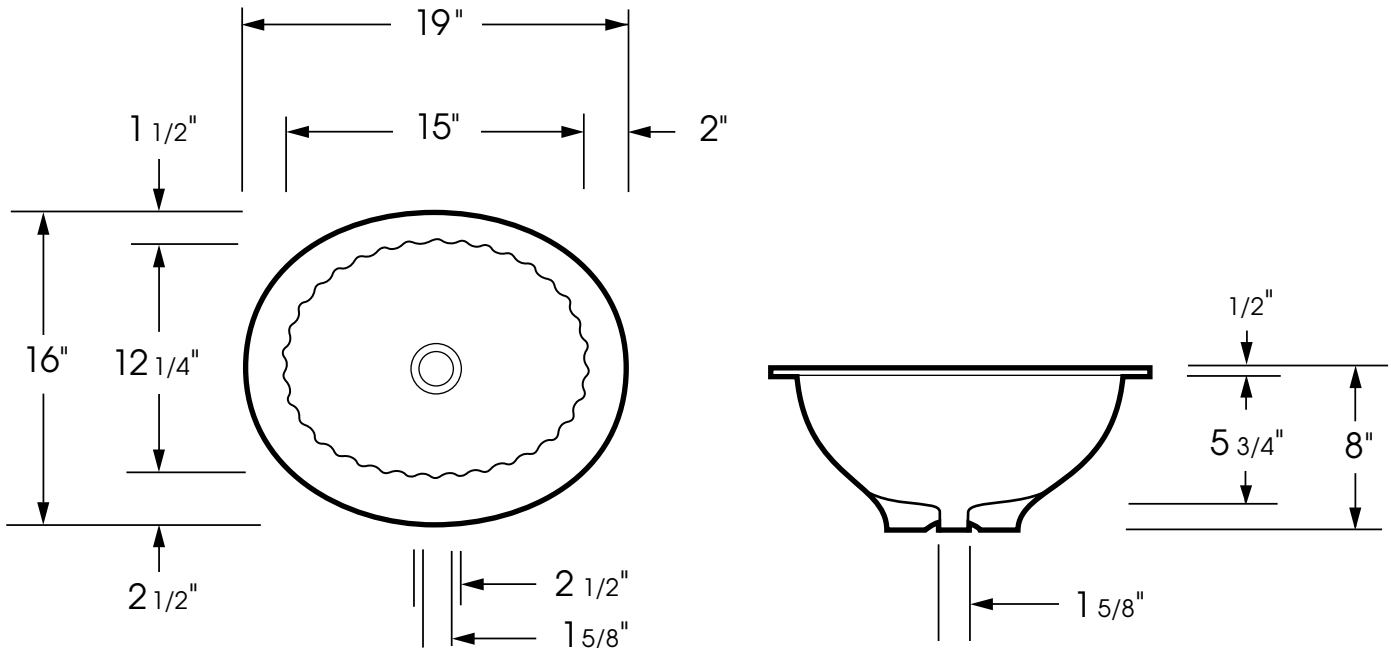

**P1317 - ANITA
IN PORCELAIN**

**P1317 - ANITA
IN PORCELAIN**

DIMENSIONS:

Outside: 16 3/8" by 19 3/8"
 Inside: 12 1/2" by 15 1/4"
 Inside Depth: 6 1/4"
 With Overflow

IMPORTANT:

These basins are hand crafted. We recommend you wait for basin before making your counter top cut-out. All dimensions are approximate.

Anita

OPTIONS:

	Yes	No
Self-rimming	X	
Under Counter	X	

RECOMMENDED PLUMBING FITTINGS:

- D3000 - 1 1/4" 2 Pc with stopper
- D3500 - 1 1/4" Pop-up Assembly
- D4000 - 1 1/4" Grid Strainer
- D5000 - 1 1/4" Lift & Turn
- D6000 - 1 1/4" Flip & Turn

PATTERNS:

Fluted Bowl / with Overflow

AND BATES

www.batesandbates.com