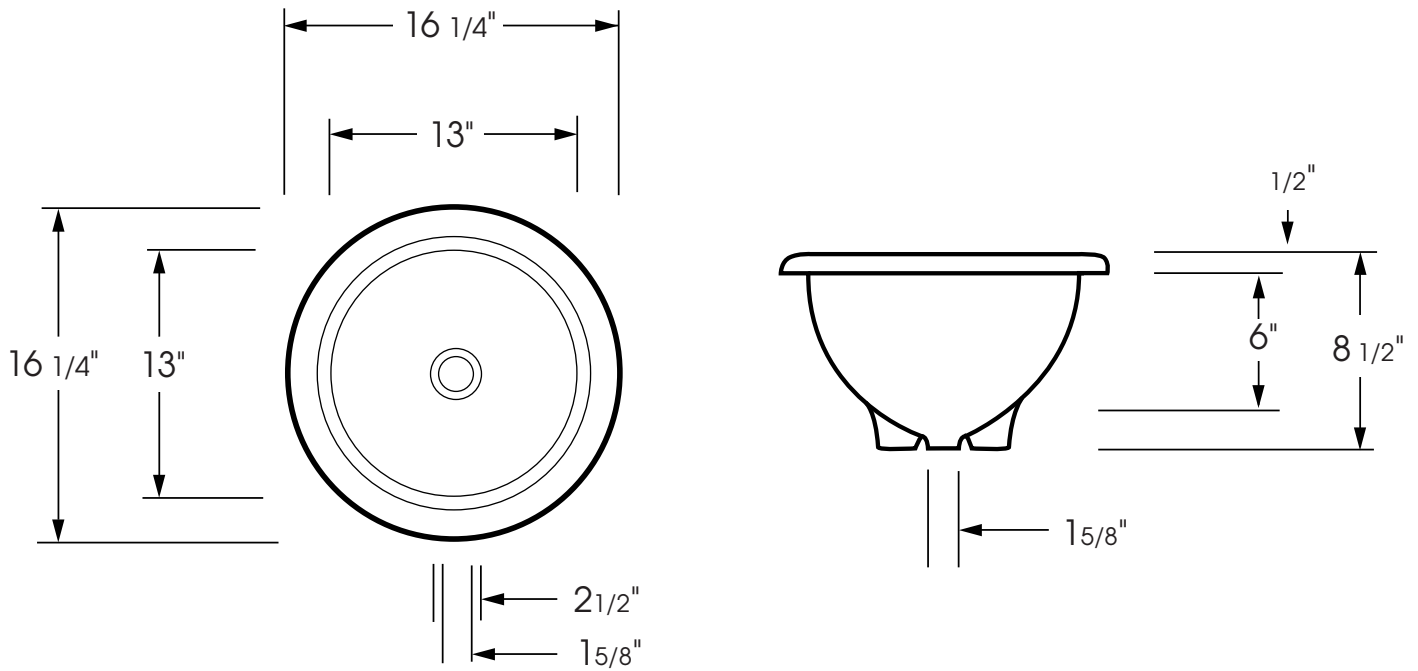

**AMBER
IN PORCELAIN**

AMBER

DIMENSIONS:
 Outside: 16 1/4" Dia.
 Inside: 13" Dia.
 Inside Depth: 6 1/2"

IMPORTANT:
 These basins are hand
 crafted. We recommend
 you wait for basin before
 making your counter top
 cut-out. All dimensions are
 approximate.