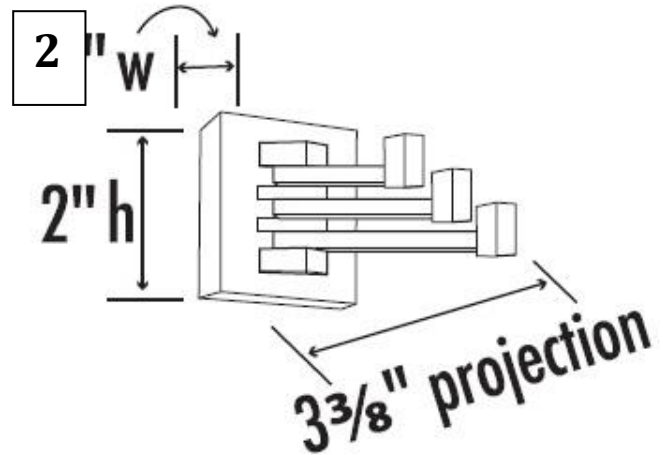

SPECIFICATIONS

CONTEMPORARY II
SWIVEL ROBE HOOK

FEATURES

- Modern styling
- Multiple finishes
- Concealed installation

WARRANTY

Limited lifetime

FINISHES

- Polished Brass/Non-lacquered (PB/NL)
- Polished Chrome (PC)
- Bronze (BRZ)
- Polished Nickel (PN)
- Satin Nickel (SN)

MATERIAL

Brass

Item#

A8485

NOTE: Dimensions and specifications are subject to change without notice.