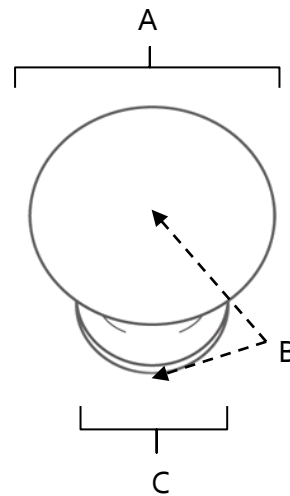

SPECIFICATIONS

**TRADITIONAL
KNOBS**

FEATURES

Traditional styling
Multiple finishes
Concealed installation

WARRANTY

Limited lifetime

FINISHES

Polished Brass (PB)
Polished Chrome (PC)
Antique English (AE)
Antique English Matte (AEM)
Antique Pewter (AP)
Barcelona (BARC)
Bronze (BRZ)
Chocolate Bronze (CHBRZ)
Matte Black (MB)
Polished Antique (PA)
Polished Nickel (PN)
Satin Nickel (SN)

MATERIAL

Brass

Item#	A	B	C
A1066	3/4"	3/4"	7/16"
A1067	7/8"	7/8"	3/4"

KEY:

A - Length and Width
B - Projection
C - Mount Length and Width

NOTE: Dimensions and specifications are subject to change without notice.