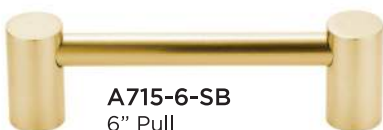

A715-6-SB
6" Pull

A823-34-PC
3/4" Knob