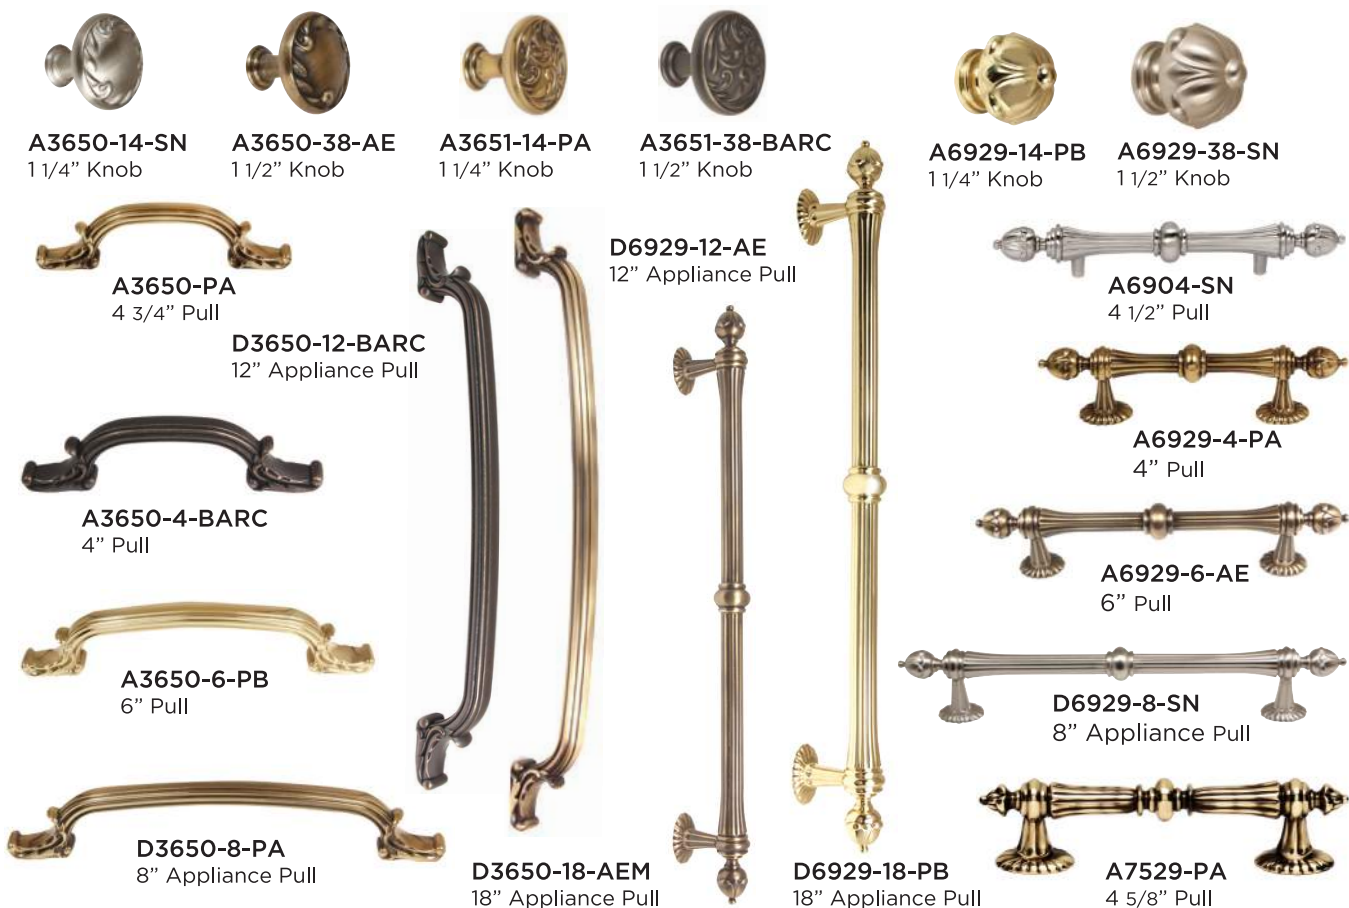

A3002-1-MB
1 3/4" PULL

A3002-3-CHP
3" PULL

A3002-35-ESP
3 1/2" PULL

A3002-4-MN
4" PULL

A3002-6-MB
6" PULL

A3002-8-CHP
8" PULL

A3002-12-ESP
12" PULL

A3002-18-MN
18" PULL

AVAILABLE FINISHES

CHP
Champagne

ESP
Espresso

MB
Matte Black

MN
Matte Nickel

SYMMETRY									List Price Group 1	List Price Group 2
Stock No.	Weight	Description	Base Material	Center	Length	Width	Proj.	Base	(MB)	(CHP, ESP, MN)
A3002-1	2oz	1-3/4" Pull	Aluminum	1"	1-3/4"	11/16"	13/16"	5/16"	\$ 11.95	\$ 13.95
A3002-3	3oz	3" Pull	Aluminum	3"	3 25/32"	11/16"	13/16"	5/16"	\$ 12.95	\$ 14.95
A3002-35	2.5oz	3 1/2" Pull	Aluminum	3 1/2"	4 9/32"	11/16"	13/16"	5/16"	\$ 13.95	\$ 15.95
A3002-4	3oz	4" Pull	Aluminum	4"	4 25/32"	11/16"	13/16"	5/16"	\$ 14.95	\$ 16.95
A3002-6	5oz	6" Pull	Aluminum	6"	6 25/32"	11/16"	13/16"	5/16"	\$ 19.95	\$ 21.95
A3002-8	7oz	8" Pull	Aluminum	8"	8 25/32"	11/16"	13/16"	5/16"	\$ 21.95	\$ 24.95
A3002-12	12z	12" Pull	Aluminum	12"	12 25/32"	11/16"	13/16"	5/16"	\$ 29.90	\$ 34.95
A3002-18	14oz	18" Pull	Aluminum	18"	18 25/32"	11/16"	13/16"	5/16"	\$ 39.95	\$ 44.95

* The Lux and Symmetry collections are versatile and contemporary styles made in Italy. Functional and problem-solving aluminum pulls enhance your design, creating an aesthetically pleasing and practical environment. These collections are available in four (4) finishes: Champagne (CHP), Espresso (ESP), Matte Black (MB), and Matte Nickel (MN).