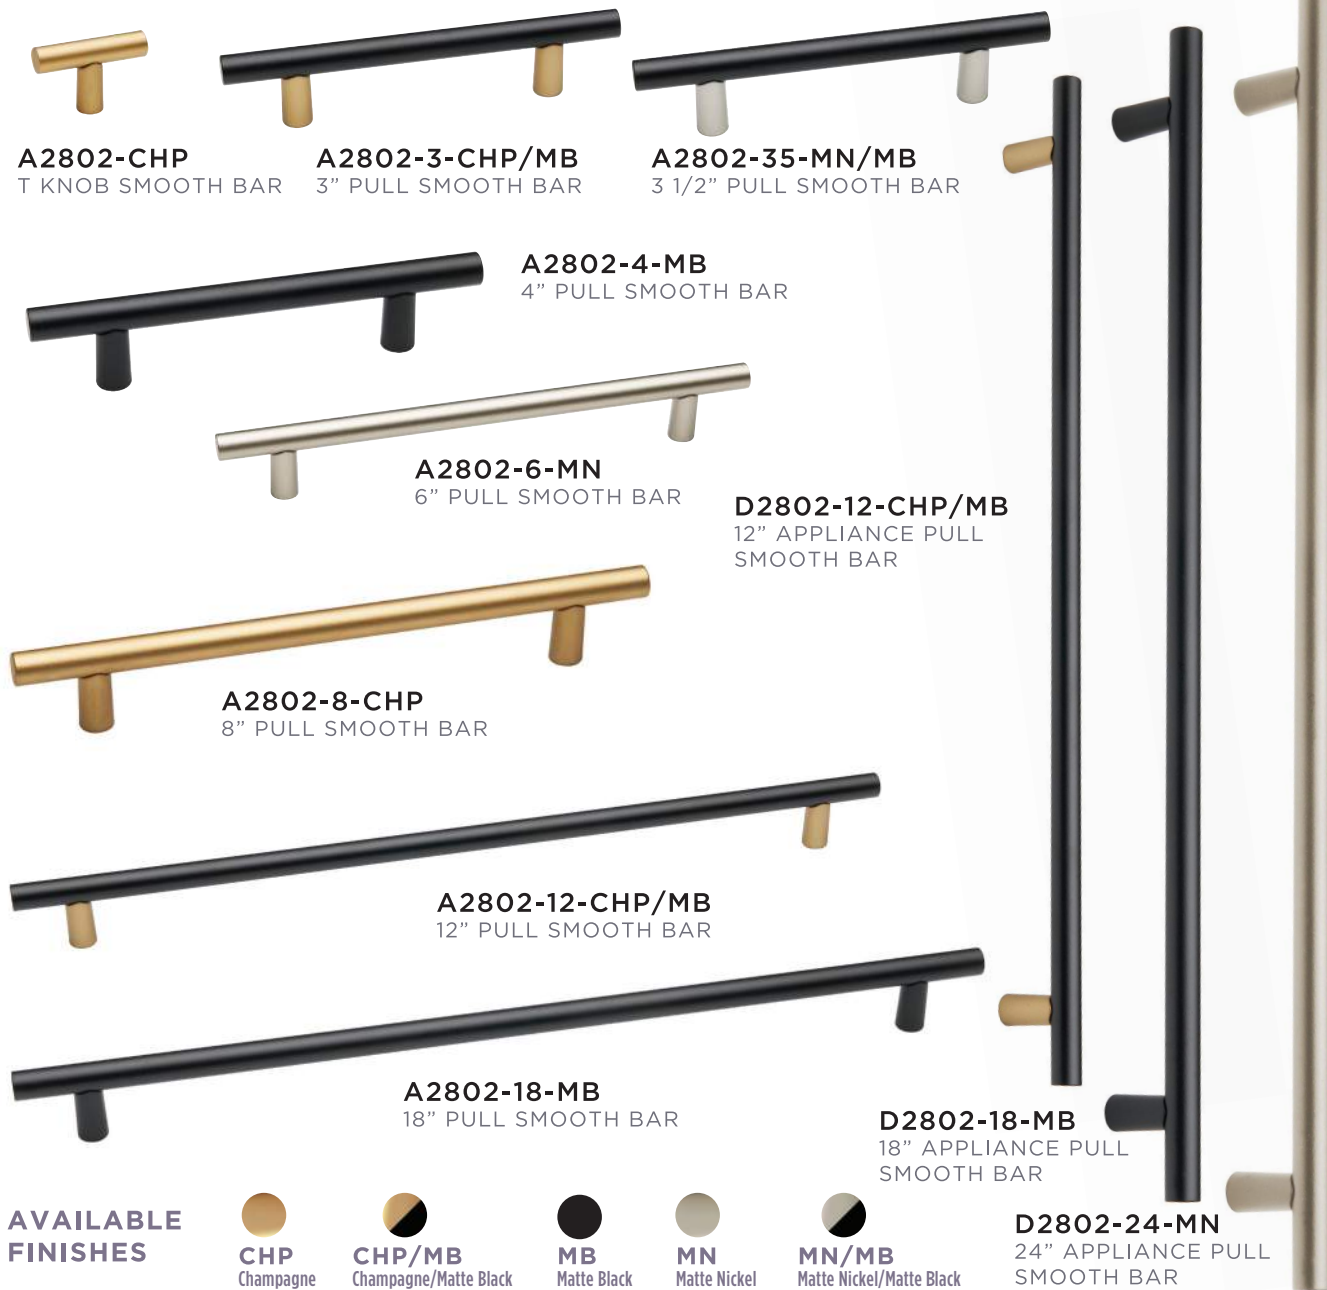

A2802-CHP
T KNOB SMOOTH BAR

A2802-3-CHP/MB
3" PULL SMOOTH BAR

A2802-35-MN/MB
3 1/2" PULL SMOOTH BAR

A2802-4-MB
4" PULL SMOOTH BAR

A2802-6-MN
6" PULL SMOOTH BAR

D2802-12-CHP/MB
12" APPLIANCE PULL SMOOTH BAR

A2802-8-CHP
8" PULL SMOOTH BAR

A2802-12-CHP/MB
12" PULL SMOOTH BAR

A2802-18-MB
18" PULL SMOOTH BAR

D2802-18-MB
18" APPLIANCE PULL SMOOTH BAR

D2802-24-MN
24" APPLIANCE PULL SMOOTH BAR

AVAILABLE FINISHES

- **CHP**
  Champagne
- **CHP/MB**
  Champagne/Matte Black
- **MB**
  Matte Black
- **MN**
  Matte Nickel
- **MN/MB**
  Matte Nickel/Matte Black

VITA BELLA		SMOOTH BAR								List Price Group 1 (MB)	List Price Group 2 (CHP, MN, CHP/MB, MN/MB)
Stock No.	Weight	Description	Material	CC	Length	Width	Proj.	Base			
A2802	1.5oz	T Knob Smooth Bar	Aluminum		1 3/4"	5/16"	1 1/4"	3/8"		$ 15.95	$ 17.95
A2802-3	1.5oz	3" Pull Smooth Bar	Aluminum	3"	4 31/32"	5/16"	1 1/4"	3/8"		$ 20.95	$ 22.95
A2802-35	2oz	3 1/2" Pull Smooth Bar	Aluminum	3 1/2"	5 12/32"	5/16"	1 1/4"	3/8"		$ 22.95	$ 24.95
A2802-4	2.5oz	4" Pull Smooth Bar	Aluminum	4"	5 31/32"	5/16"	1 1/4"	3/8"		$ 24.95	$ 26.95
A2802-6	3oz	6" Pull Smooth Bar	Aluminum	6"	7 31/32"	5/16"	1 1/4"	3/8"		$ 29.95	$ 34.95
A2802-8	3.5oz	8" Pull Smooth Bar	Aluminum	8"	9 31/32"	5/16"	1 1/4"	3/8"		$ 34.95	$ 39.95
A2802-12	4oz	12" Pull Smooth Bar	Aluminum	12"	13 31/32"	5/16"	1 1/4"	3/8"		$ 39.95	$ 44.95
A2802-18	4.5oz	18" Pull Smooth Bar	Aluminum	18"	19 31/32"	5/16"	1 1/4"	3/8"		$ 49.95	$ 54.95
D2802-12	1 Lb	12" Appliance Pull Smooth Bar	Aluminum	12"	14 3/4"	5/8"	2 3/64"	5/8"		$ 94.95	$ 99.95
D2802-18	1.2Lbs	18" Appliance Pull Smooth Bar	Aluminum	18"	20 3/4"	5/8"	2 3/64"	5/8"		$ 109.95	$ 119.95
D2802-24	2.2Lbs	24" Appliance Pull Smooth Bar	Aluminum	24"	26 3/4"	5/8"	2 3/64"	5/8"		$ 149.95	$ 159.95

* Vita Bella collection is a versatile and contemporary line made in Italy. It offers both smooth and knurled aluminum pulls transforming your design into a functional and aesthetically pleasing environment. This collection is available in five (5) finishes: Champagne (CHP), Matte Black (MB), Matte Nickel (MN), Champagne w/ Matte Black bar (CHP/MB), and Matte Nickel w/ Matte Black bar (MN/MB).