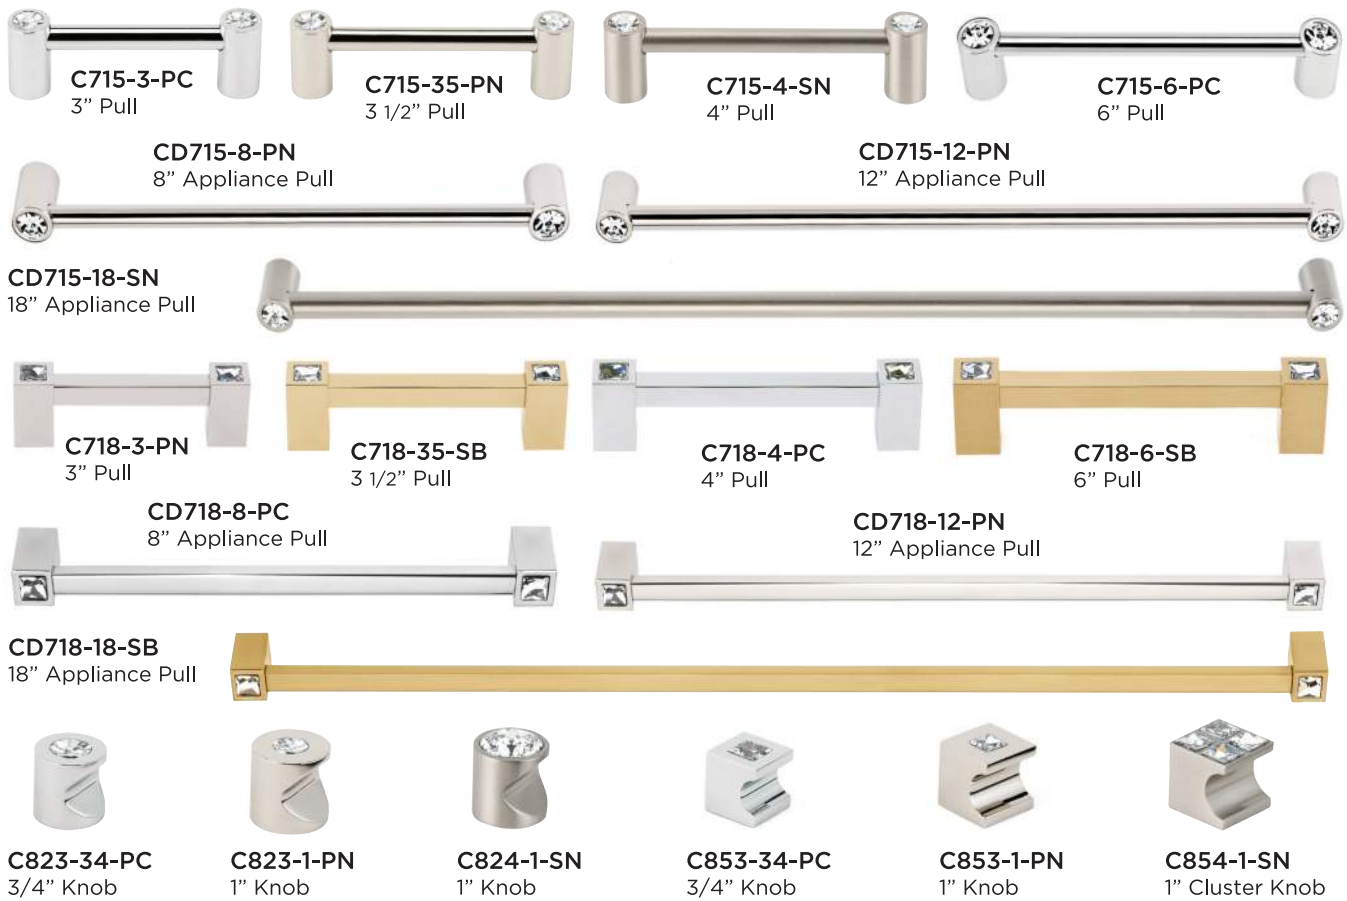

AVAILABLE FINISHES