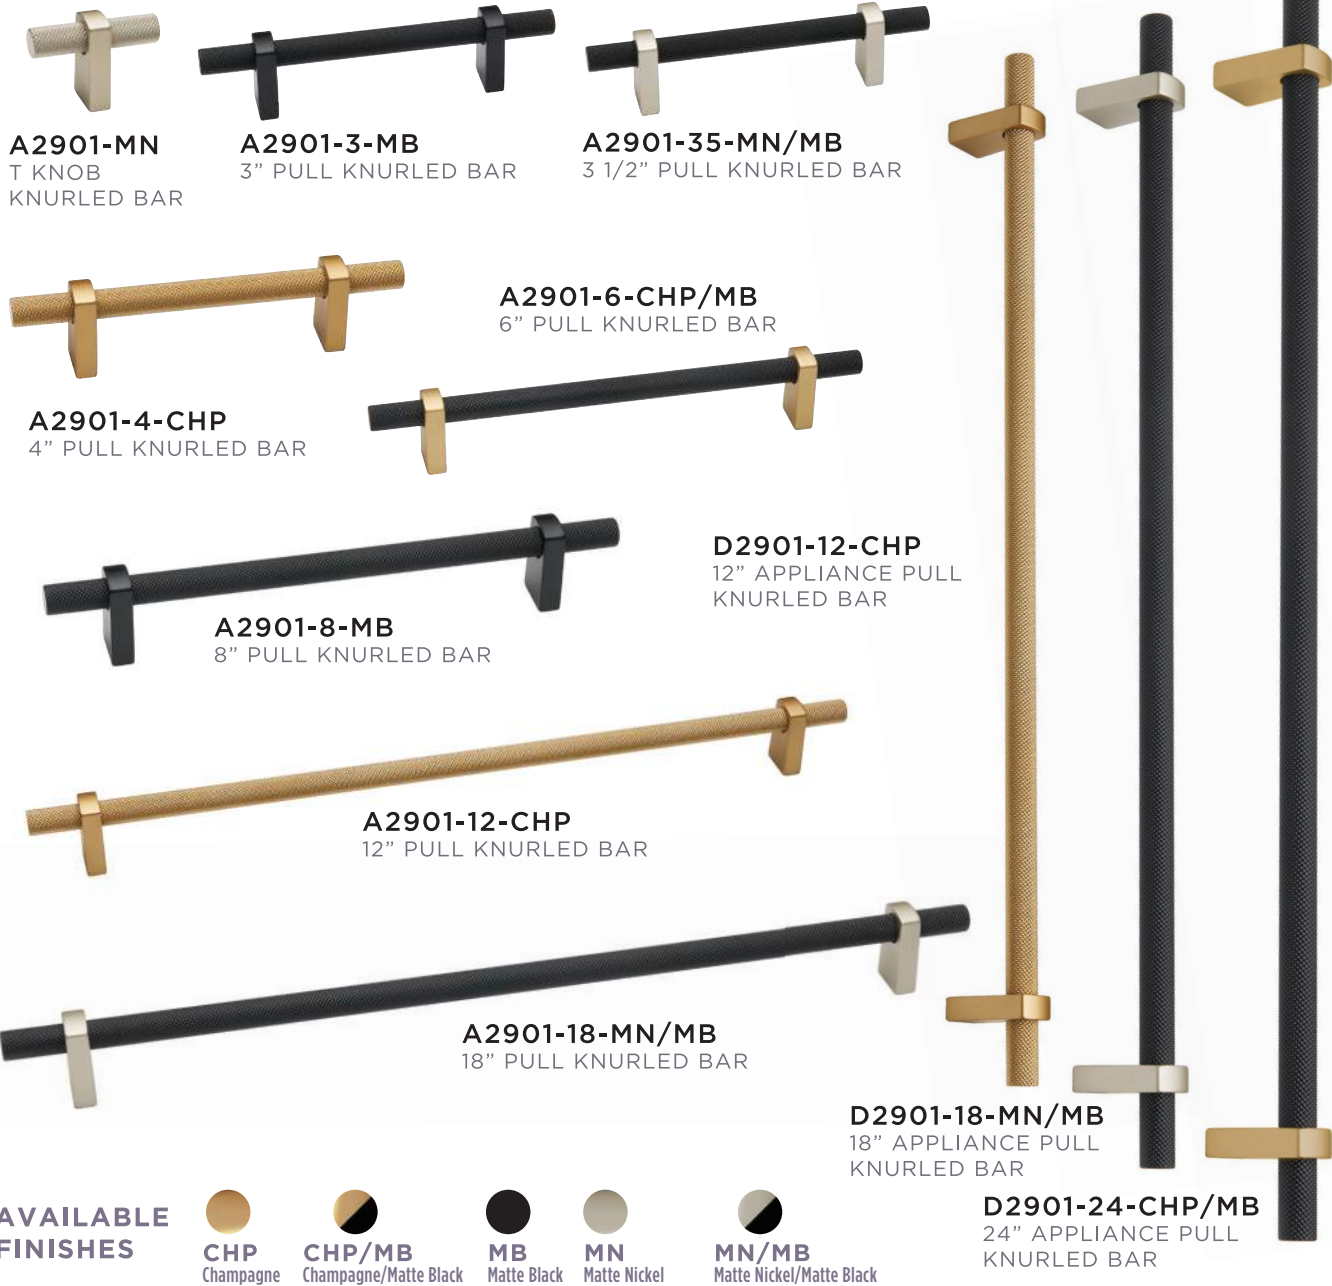

VITA BELLA		KNURLED BAR							List Price Group 1	List Price Group 2
Stock No.	Weight	Description	Material	CC	Length	Width	Proj.	Base	(MB)	(CHP, MN, CHP/MB, MN/MB)
A2901	2oz	T Knob Knurled Bar	Aluminum		1 3/4"	3/8"	11/4"	1/4" x 11/16"	$ 19.95	$ 21.95
A2901-3	2oz	3" Pull Knurled Bar	Aluminum	3"	4 31/32"	3/8"	11/4"	1/4" x 11/16"	$ 24.95	$ 28.95
A2901-35	2.5oz	3 1/2" Pull Knurled Bar	Aluminum	3 1/2"	5 12/32"	3/8"	11/4"	1/4" x 11/16"	$ 26.95	$ 30.95
A2901-4	3oz	4" Pull Knurled Bar	Aluminum	4"	5 31/32"	3/8"	11/4"	1/4" x 11/16"	$ 28.95	$ 32.95
A2901-6	3.5oz	6" Pull Knurled Bar	Aluminum	6"	7 31/32"	3/8"	11/4"	1/4" x 11/16"	$ 34.95	$ 39.95
A2901-8	4oz	8" Pull Knurled Bar	Aluminum	8"	9 31/32"	3/8"	11/4"	1/4" x 11/16"	$ 39.95	$ 44.95
A2901-12	5oz	12" Pull Knurled Bar	Aluminum	12"	13 31/32"	3/8"	11/4"	1/4" x 11/16"	$ 49.95	$ 54.95
A2901-18	6oz	18" Pull Knurled Bar	Aluminum	18"	19 31/32"	3/8"	11/4"	1/4" x 11/16"	$ 54.95	$ 59.95
D2901-12	1.2 Lbs	12" Appliance Pull Knurled Bar	Aluminum	12"	14 3/4"	5/8"	2 1/8"	63/64"	$ 119.95	$ 129.95
D2901-18	1.6 Lbs	18" Appliance Pull Knurled Bar	Aluminum	18"	20 3/4"	5/8"	2 1/8"	63/64"	$ 129.95	$ 139.95
D2901-24	2.6 Lbs	24" Appliance Pull Knurled Bar	Aluminum	24"	26 3/4"	5/8"	2 1/8"	63/64"	$ 169.95	$ 179.95

* Vita Bella collection is a versatile and contemporary line made in Italy. It offers both smooth and knurled aluminum pulls transforming your design into a functional and aesthetically pleasing environment. This collection is available in five (5) finishes: Champagne (CHP), Matte Black (MB), Matte Nickel (MN), Champagne w/ Matte Black bar (CHP/MB), and Matte Nickel w/ Matte Black bar (MN/MB).