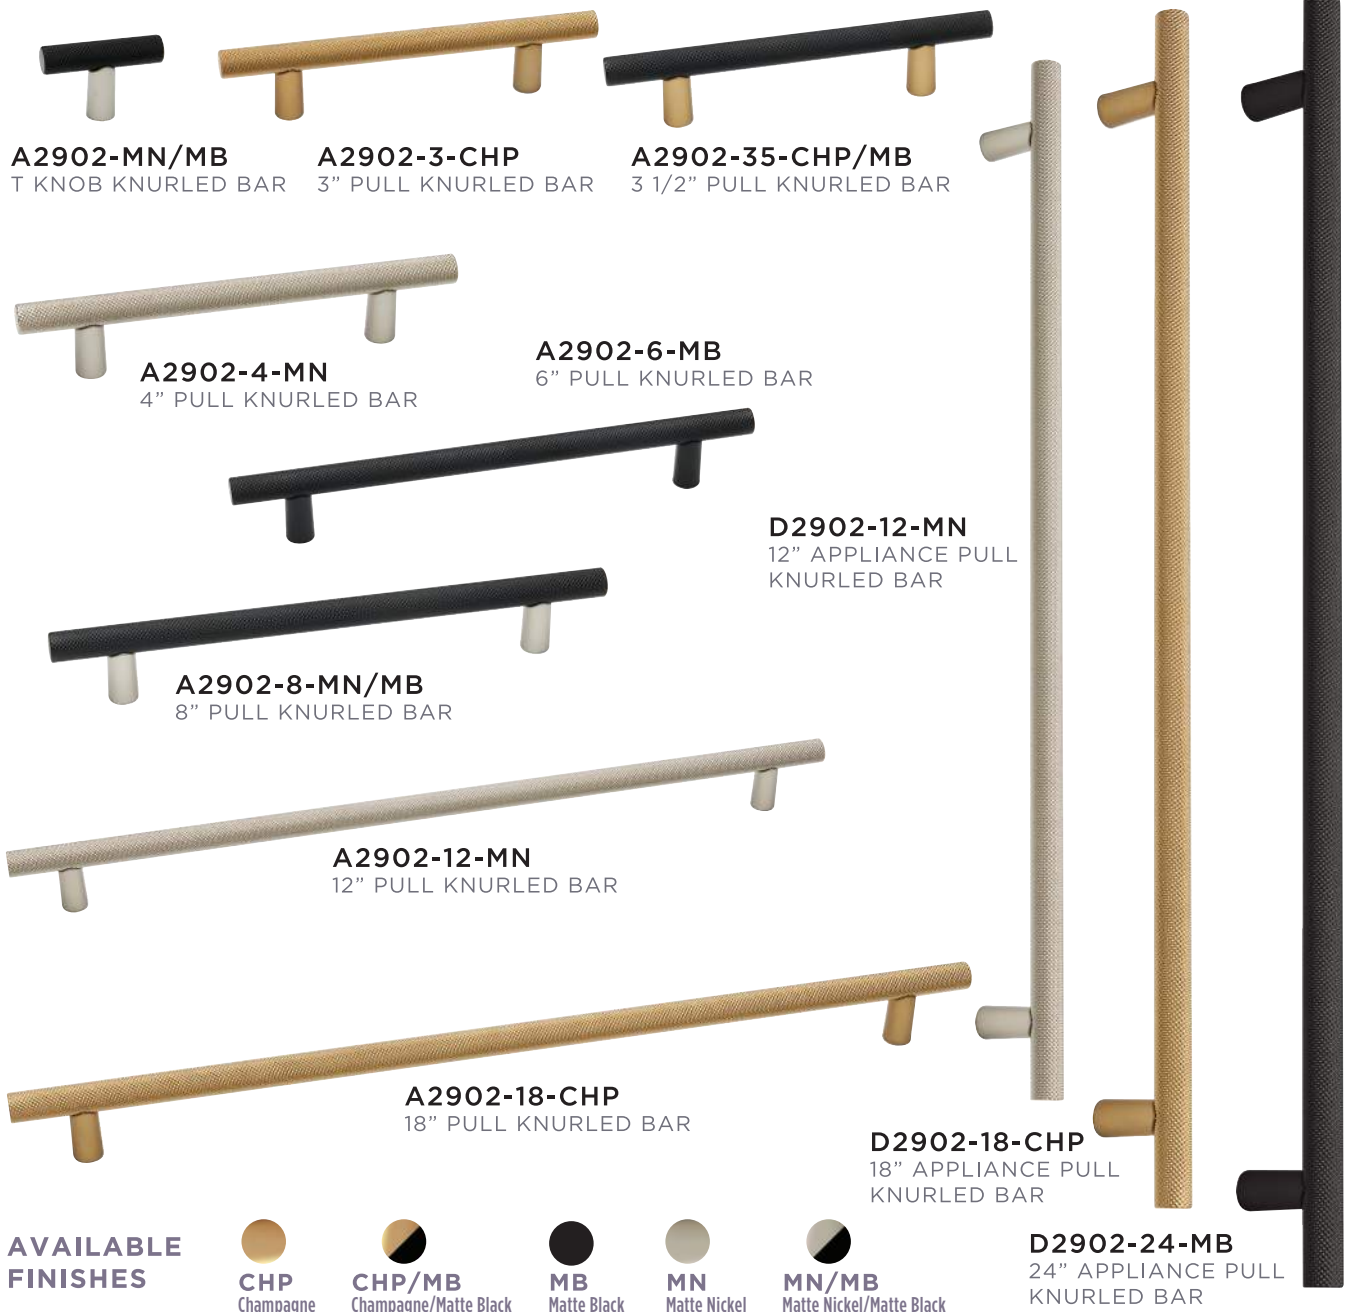

A2902-MN/MB
T KNOB KNURLED BAR

A2902-3-CHP
3" PULL KNURLED BAR

A2902-35-CHP/MB
3 1/2" PULL KNURLED BAR

A2902-4-MN
4" PULL KNURLED BAR

A2902-6-MB
6" PULL KNURLED BAR

A2902-8-MN/MB
8" PULL KNURLED BAR

D2902-12-MN
12" APPLIANCE PULL
KNURLED BAR

A2902-12-MN
12" PULL KNURLED BAR

D2902-18-CHP
18" APPLIANCE PULL
KNURLED BAR

D2902-24-MB
24" APPLIANCE PULL
KNURLED BAR

AVAILABLE FINISHES

CHP
Champagne

CHP/MB
Champagne/Matte Black

MB
Matte Black

MN
Matte Nickel

MN/MB
Matte Nickel/Matte Black

VITA BELLA KNURLED BAR			Material	CC	Length	Width	Proj.	Base	List Price Group 1 (MB)	List Price Group 2 (CHP, MN, CHP/MB, MN/MB)
Stock No.	Weight	Description								
A2902	1.5oz	T Knob Knurled Bar	Aluminum		1 3/4"	3/8"	1 1/4"	3/8"	$ 16.95	$ 18.95
A2902-3	1.5oz	3" Pull Knurled Bar	Aluminum	3"	4 31/32"	3/8"	1 1/4"	3/8"	$ 22.95	$ 24.95
A2902-35	2oz	3 1/2" Pull Knurled Bar	Aluminum	3 1/2"	5 12/32"	3/8"	1 1/4"	3/8"	$ 24.95	$ 26.95
A2902-4	2.5oz	4" Pull Knurled Bar	Aluminum	4"	5 31/32"	3/8"	1 1/4"	3/8"	$ 26.95	$ 28.95
A2902-6	3oz	6" Pull Knurled Bar	Aluminum	6"	7 31/32"	3/8"	1 1/4"	3/8"	$ 34.95	$ 39.95
A2902-8	3.5oz	8" Pull Knurled Bar	Aluminum	8"	9 31/32"	3/8"	1 1/4"	3/8"	$ 39.95	$ 44.95
A2902-12	4oz	12" Pull Knurled Bar	Aluminum	12"	13 31/32"	3/8"	1 1/4"	3/8"	$ 49.95	$ 54.95
A2902-18	4.5oz	18" Pull Knurled Bar	Aluminum	18"	19 31/32"	3/8"	1 1/4"	3/8"	$ 54.95	$ 59.95
D2902-12	1Lb	12" Appliance Pull Knurled Bar	Aluminum	12"	14 3/4"	5/8"	2 3/64"	5/8"	$ 109.95	$ 114.95
D2902-18	1.2Lbs	18" Appliance Pull Knurled Bar	Aluminum	18"	20 3/4"	5/8"	2 3/64"	5/8"	$ 119.95	$ 129.95
D2902-24	2.2Lbs	24" Appliance Pull Knurled Bar	Aluminum	24"	26 3/4"	5/8"	2 3/64"	5/8"	$ 154.95	$ 164.95

* Vita Bella collection is a versatile and contemporary line made in Italy. It offers both smooth and knurled aluminum pulls transforming your design into a functional and aesthetically pleasing environment. This collection is available in five (5) finishes: Champagne (CHP), Matte Black (MB), Matte Nickel (MN), Champagne w/ Matte Black bar (CHP/MB), and Matte Nickel w/ Matte Black bar (MN/MB).