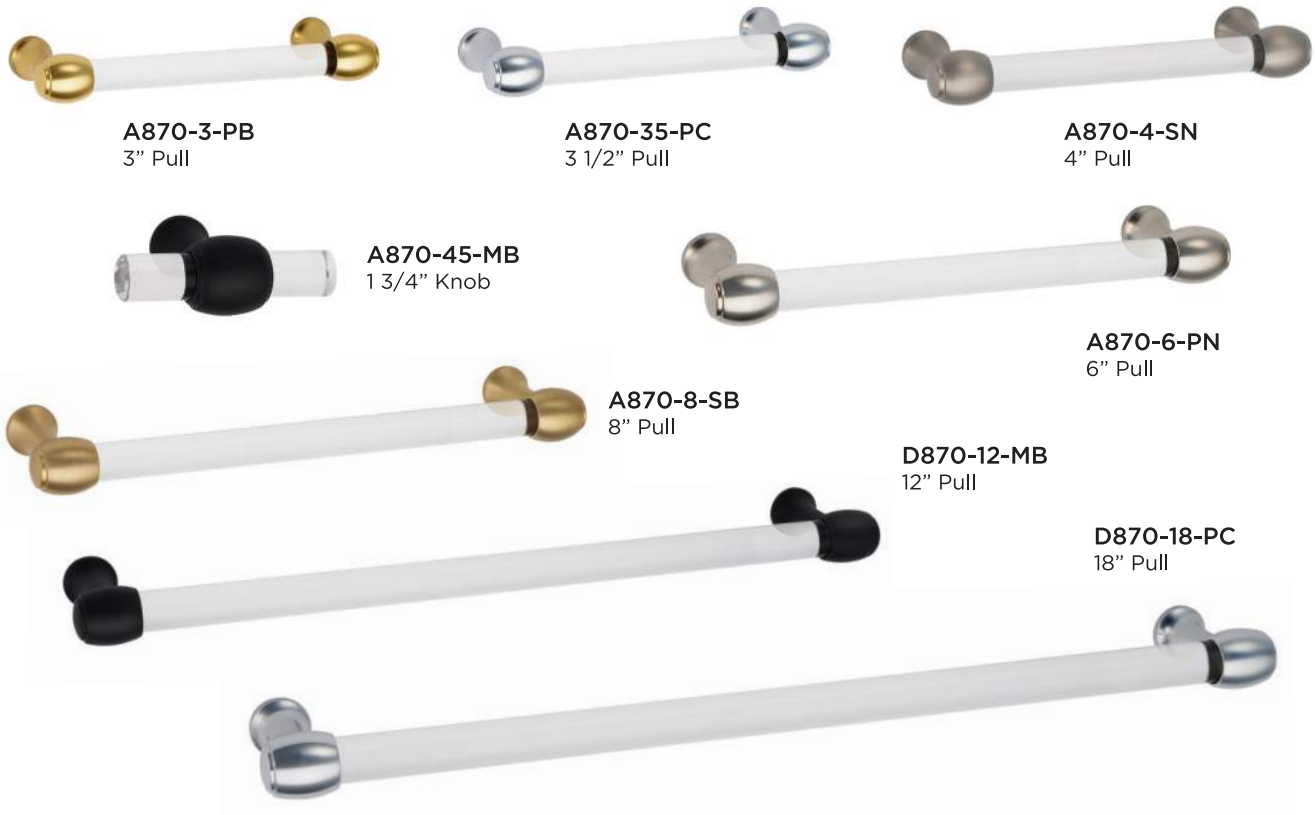

AVAILABLE FINISHES

ACRYLIC ROYALE											
Stock No.	Weight	Description	Material Base	CC	Length	Width	Proj.	Base Width	List Price Group 1 (PB, PB/NL, PC)	List Price Group 2 (MB, PN, SB, SN)	List Price Group 3 *SPECIAL FINISHES
A870-3	1.5oz	3" Pull	Brass/ Acrylic	3"	3 3/4"	5/8"	13/8"	1/2"	$ 39.95	$ 44.95	$ 55.00
A870-35	1.5oz	3 1/2" Pull	Brass/ Acrylic	3 1/2"	4 1/4"	5/8"	13/8"	1/2"	$ 44.95	$ 49.95	$ 60.00
A870-4	1.8oz	4" Pull	Brass/ Acrylic	4"	4 3/4"	5/8"	13/8"	1/2"	$ 49.95	$ 54.95	$ 65.00
A870-45	1 oz	1 3/4" Knob	Brass/ Acrylic		1 3/4"	5/8"	13/8"	1/2"	$ 23.95	$ 26.95	$ 34.00
A870-6	4 oz	6" Pull	Brass/ Acrylic	6"	7"	3/4"	13/4"	11/16"	$ 69.95	$ 79.95	$ 95.00
A870-8	4.5oz	8" Pull	Brass/ Acrylic	8"	9"	3/4"	13/4"	11/16"	$ 74.95	$ 84.95	$ 100.00
D870-12	7 oz	12" Pull	Brass/ Acrylic	12"	13 1/8"	7/8"	2 7/8"	3/4"	$ 149.95	$ 159.95	$ 200.00
D870-18	8.5 oz	18" Pull	Brass/ Acrylic	18"	19 1/8"	7/8"	2 7/8"	3/4"	$ 169.95	$ 184.95	$ 235.00

* If your desired Alno, Inc. finish is not listed in Group 1 or 2 please use Group 3 for Special finish pricing and see page #A for its special order form. Group 3 products are non-cancelable and non-returnable. Please allow 4-6 weeks for all special order finishes.

REPLACEMENT ROYALE CLEAR ACRYLIC BARS ONLY						
Stock No.	Description	Material	CC	Bar Diameter	List Price	
B0870-3	3" Bar Only for A870-3	Acrylic	3"	3/8"	$ 18.00	Acrylic pulls are not recommended for appliances. The acrylic will break.
B0870-35	3 1/2" Bar Only for A870-35	Acrylic	3 1/2"	3/8"	$ 22.00	
B0870-4	4" Bar Only for A870-4	Acrylic	4"	3/8"	$ 24.00	
B0870-6	6" Bar Only for A870-6	Acrylic	6"	7/16"	$ 28.00	
B0870-8	8" Bar Only for A870-8	Acrylic	8"	7/16"	$ 34.00	
B0870-12	12" Bar Only for D870-12	Acrylic	12"	9/16"	$ 56.00	
B0870-18	18" Bar Only for D870-18	Acrylic	18"	9/16"	$ 68.00