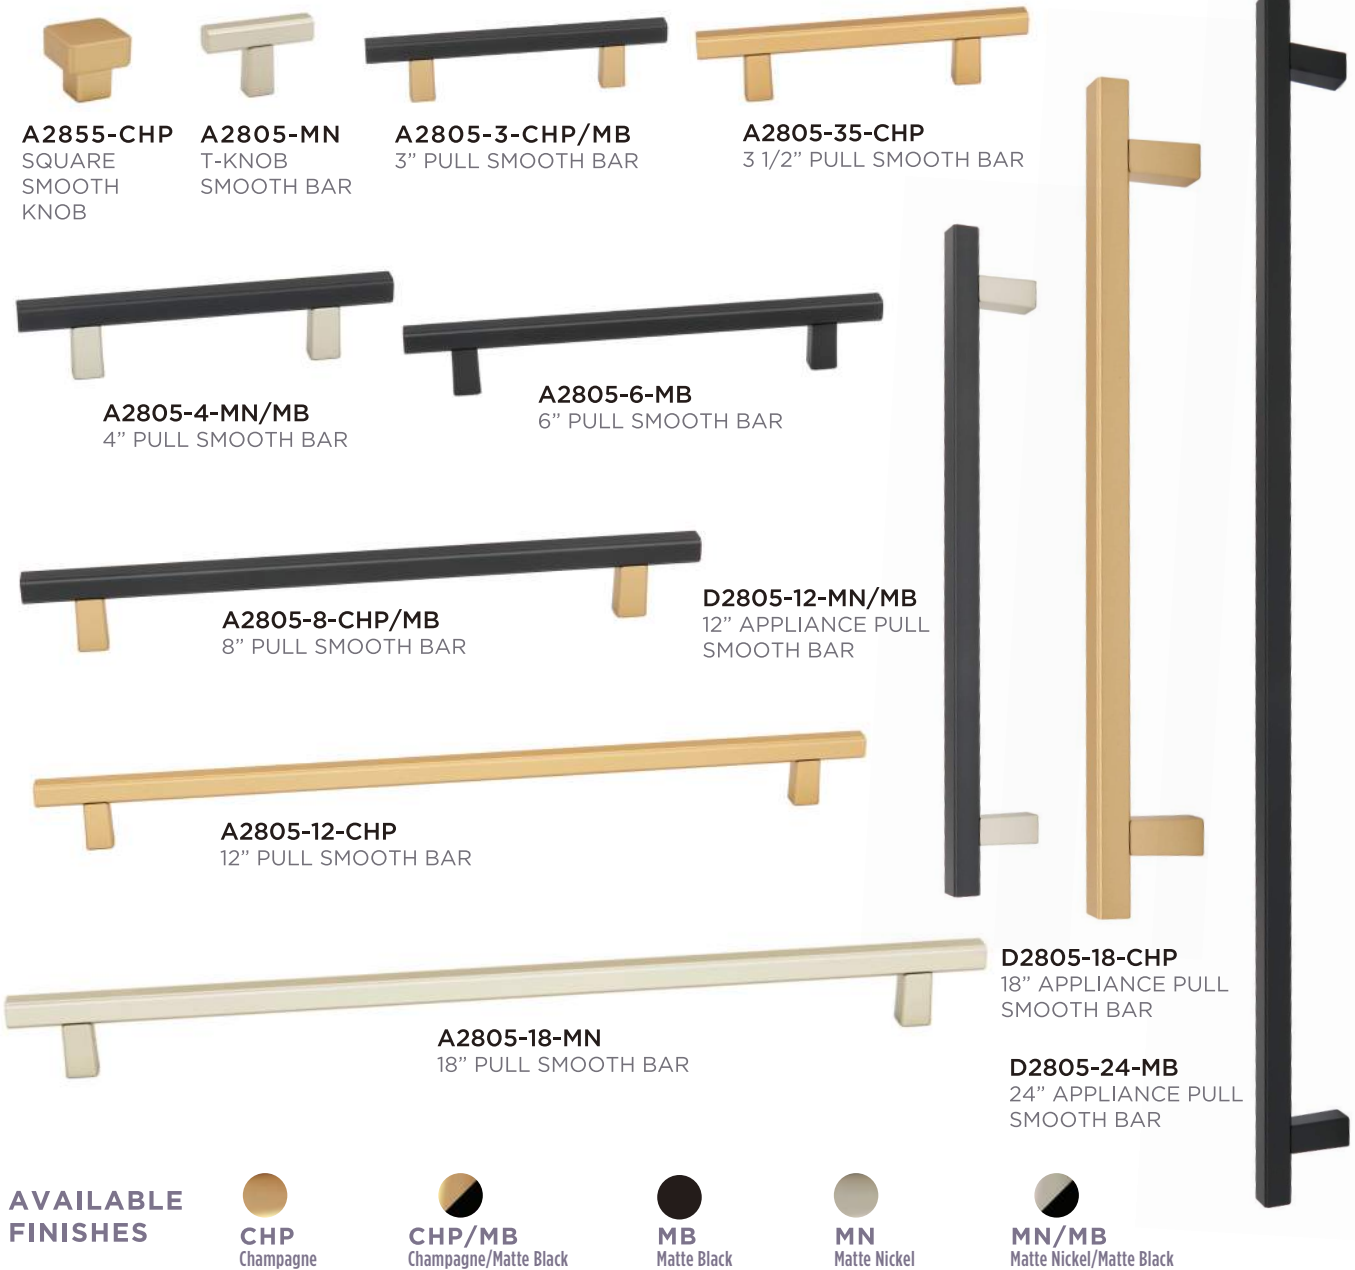

AVAILABLE FINISHES

CHP
Champagne

CHP/MB
Champagne/Matte Black

MB
Matte Black

MN
Matte Nickel

MN/MB
Matte Nickel/Matte Black

QUADRATO		SMOOTH BAR							List Price Group 1 (MB)	List Price Group 2 (CHP, MN, CHP/MB, MN/MB)
Stock No.	Weight	Description	Material	CC	Length	Width	Proj.	Base		
A2805	2oz	T-Knob Smooth Bar	Aluminum		1 3/4"	3/8"	1 3/16"	7/16"	$15.95	$16.95
A2855	4oz	Square Smooth Knob	Aluminum		1 1/4"	1 1/4"	1 3/16"	5/8"	$13.95	$14.95
A2805-3	2oz	3" Pull Smooth Bar	Aluminum	3"	4 31/32"	7/16"	1 3/16"	7/16"	$19.95	$21.95
A2805-35	2.5oz	3 1/2" Pull Smooth Bar	Aluminum	3 1/2"	5 7/16"	7/16"	1 3/16"	7/16"	$21.95	$23.95
A2805-4	3oz	4" Pull Smooth Bar	Aluminum	4"	5 31/32"	7/16"	1 3/16"	7/16"	$23.95	$25.95
A2805-6	4oz	6" Pull Smooth Bar	Aluminum	6"	7 31/32"	7/16"	1 3/16"	7/16"	$27.95	$29.95
A2805-8	5oz	8" Pull Smooth Bar	Aluminum	8"	9 31/32"	7/16"	1 3/16"	7/16"	$32.95	$34.95
A2805-12	6oz	12" Pull Smooth Bar	Aluminum	12"	13 31/32"	7/16"	1 3/16"	7/16"	$39.95	$44.95
A2805-18	6.5oz	18" Pull Smooth Bar	Aluminum	18"	19 31/32"	7/16"	1 3/16"	7/16"	$48.95	$52.95
D2805-12	10oz	12" Appliance Pull Smooth Bar	Aluminum	12"	14 3/4"	5/8"	2"	5/8"	$99.95	$109.95
D2805-18	14oz	18" Appliance Pull Smooth Bar	Aluminum	18"	20 3/4"	5/8"	2"	5/8"	$119.95	$129.95
D2805-24	1.8lbs	24" Appliance Pull Smooth Bar	Aluminum	24"	26 3/4"	5/8"	2"	5/8"	$139.95	$149.95

* Quadrato collection is a versatile and contemporary line made in Italy. It offers both smooth and grooved aluminum pulls transforming your design into a functional and aesthetically pleasing environment.