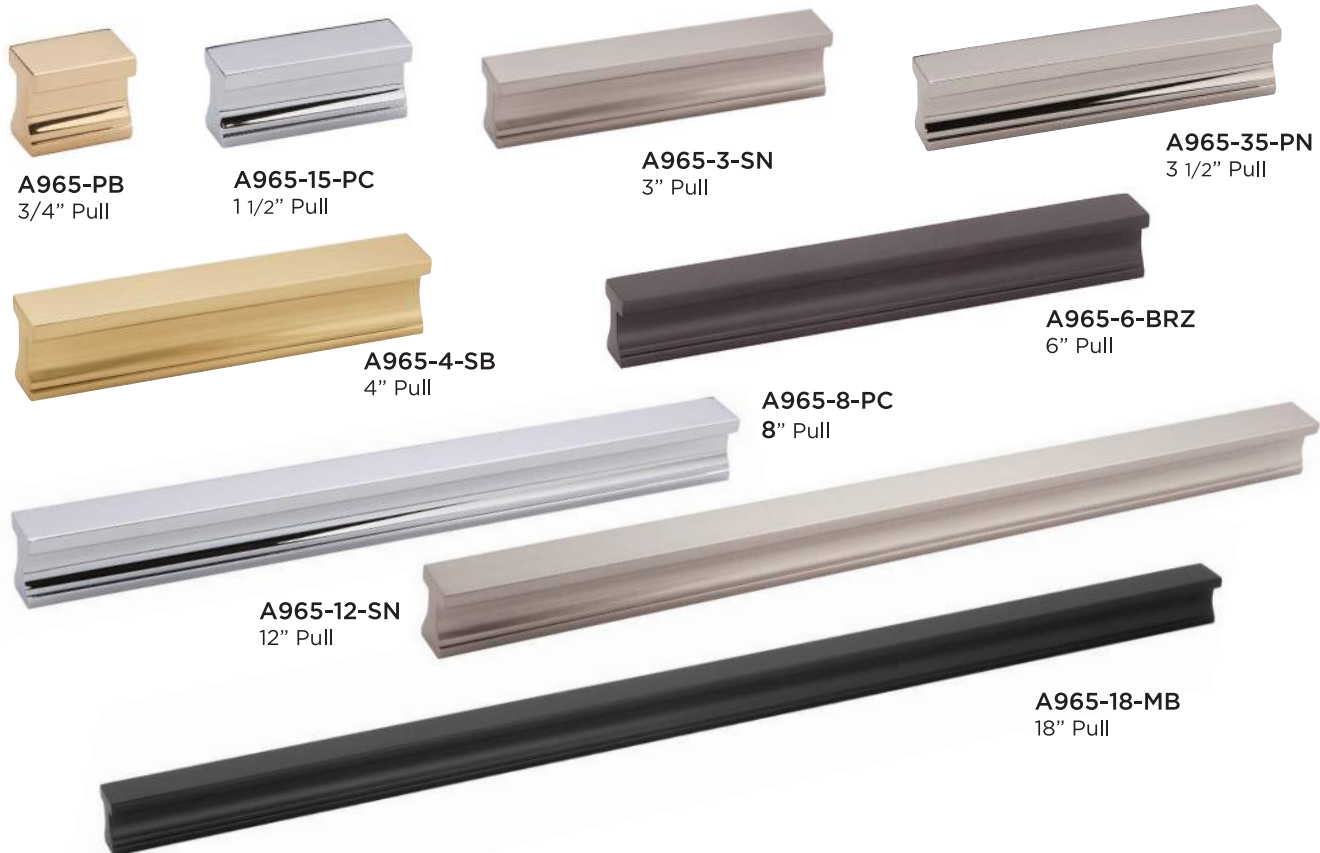

AVAILABLE FINISHES

- **BRZ**
  Bronze
- **MB**
  Matte Black
- **PB**
  Polished Brass
- **PB/NL**
  Polished Brass / No Lacquer
- **PC**
  Polished Chrome
- **PN**
  Polished Nickel
- **SB**
  Satin Brass
- **SN**
  Satin Nickel

LINEAR											
Stock No.	Weight	Description	Material Base	CC	Length	Width	Proj.	Base Width	List Price Group 1 (PB, PB/NL, PC)	List Price Group 2 (BRZ, MB, PN, SB, SN)	List Price Group 3 *SPECIAL FINISHES
A965	3oz	3/4" Pull	Brass	3/4"	1"	5/8"	7/8"	1/2"	$ 16.95	$ 18.95	$ 26.00
A965-15	5oz	1 1/2" Pull	Brass	1 1/2"	2"	5/8"	7/8"	1/2"	$ 21.95	$ 24.95	$ 32.00
A965-3	6oz	3" Pull	Brass	3"	3 1/2"	5/8"	7/8"	1/2"	$ 29.95	$ 34.95	$ 42.00
A965-35	8oz	3 1/2" Pull	Brass	3 1/2"	4"	5/8"	7/8"	1/2"	$ 34.95	$ 39.95	$ 48.00
A965-4	9.6oz	4" Pull	Brass	4"	4 1/2"	5/8"	7/8"	1/2"	$ 39.95	$ 44.95	$ 52.00
A965-6	15oz	6" Pull	Brass	6"	6 1/2"	5/8"	7/8"	1/2"	$ 69.95	$ 74.95	$ 87.00
A965-8	1.2lbs	8" Pull	Brass	8"	8 1/2"	5/8"	7/8"	1/2"	$ 84.95	$ 94.95	$ 110.00
A965-12	2lbs	12" Pull	Brass	12"	12 1/2"	5/8"	7/8"	1/2"	$ 139.95	$ 154.95	$ 185.00
A965-18	3lbs	18" Pull	Brass	18"	18 1/2"	5/8"	7/8"	1/2"	$ 199.95	$ 224.95	$ 265.00

* If your desired Alno, Inc. finish is not listed in Group 1 or 2 please use Group 3 for Special finish pricing and see page #A for its special order form. Group 3 products are non-cancelable and non-returnable. Please allow 4-6 weeks for all special order finishes.