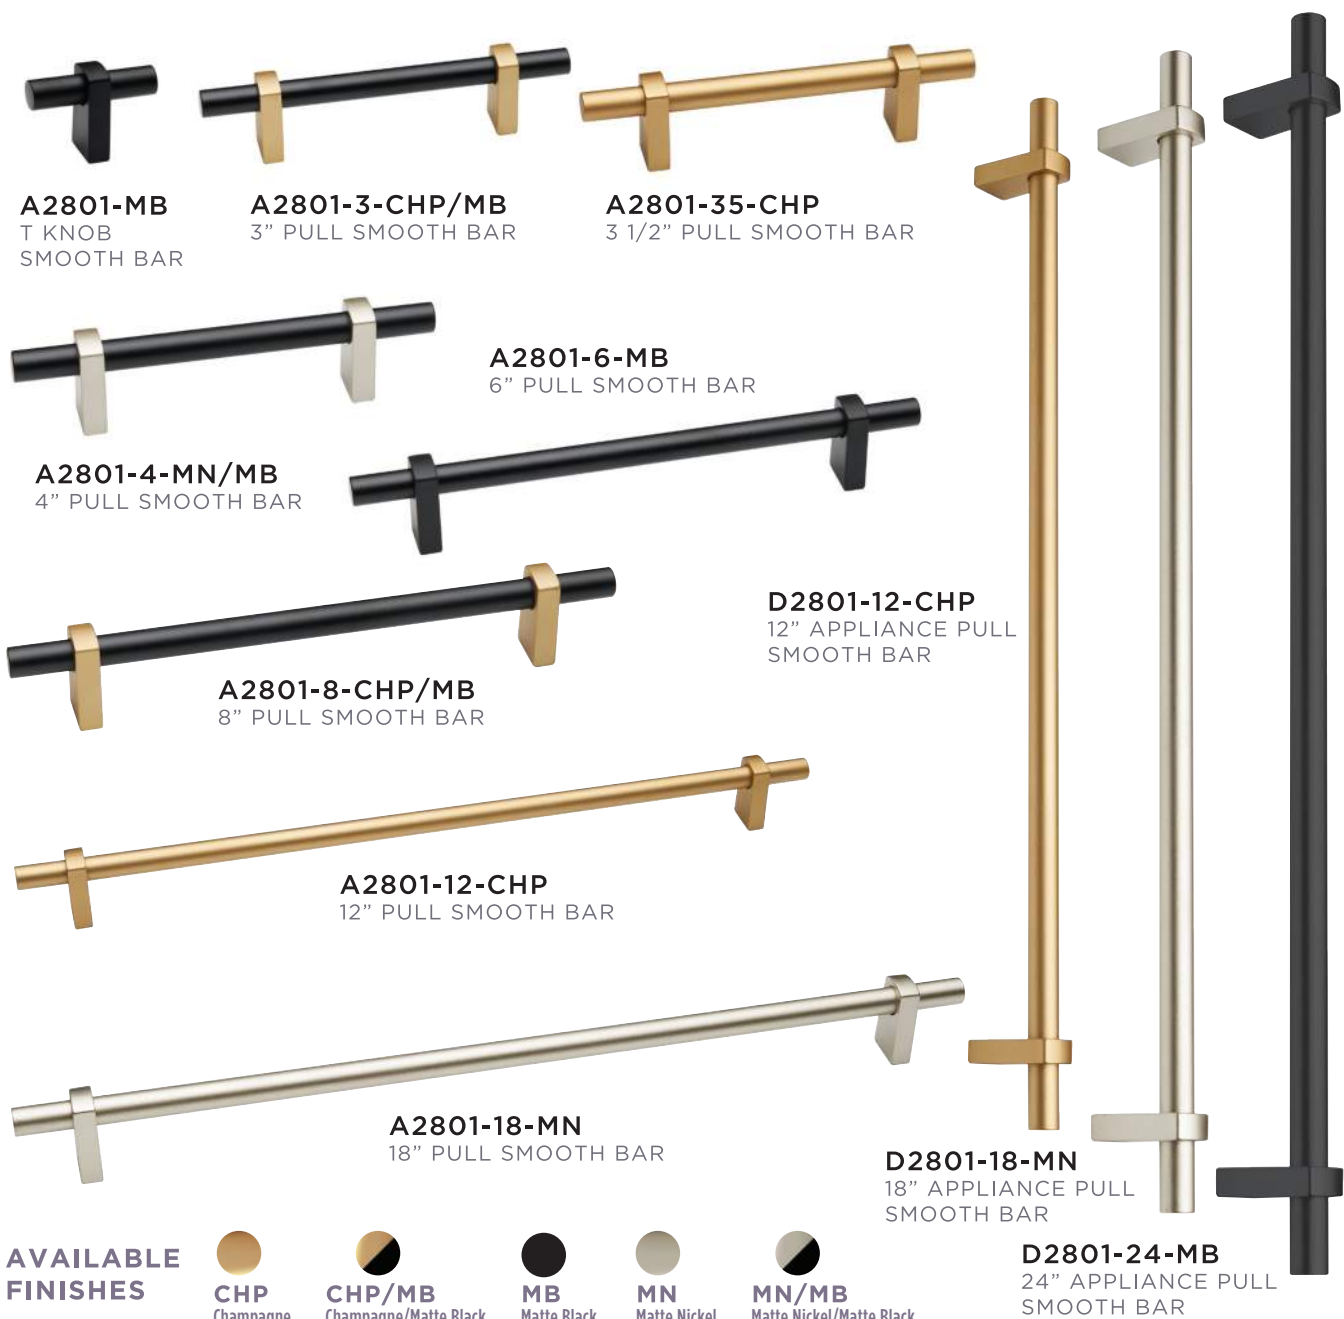

VITA BELLA		SMOOTH BAR								
Stock No.	Weight	Description	Material	CC	Length	Width	Proj.	Base	List Price Group 1 (MB)	List Price Group 2 (CHP, MN, CHP/MB, MN/MB)
A2801	2oz	T Knob Smooth Bar	Aluminum		1 3/4"	5/16"	11/4"	1/4" x 11/16"	$ 18.95	$ 20.95
A2801-3	2oz	3" Pull Smooth Bar	Aluminum	3"	4 31/32"	5/16"	11/4"	1/4" x 11/16"	$ 22.95	$ 26.95
A2801-35	2.5oz	3 1/2" Pull Smooth Bar	Aluminum	3 1/2"	5 12/32"	5/16"	11/4"	1/4" x 11/16"	$ 24.95	$ 28.95
A2801-4	3oz	4" Pull Smooth Bar	Aluminum	4"	5 31/32"	5/16"	11/4"	1/4" x 11/16"	$ 26.95	$ 30.95
A2801-6	3.5oz	6" Pull Smooth Bar	Aluminum	6"	7 31/32"	5/16"	11/4"	1/4" x 11/16"	$ 29.95	$ 34.95
A2801-8	4oz	8" Pull Smooth Bar	Aluminum	8"	9 31/32"	5/16"	11/4"	1/4" x 11/16"	$ 34.95	$ 39.95
A2801-12	5oz	12" Pull Smooth Bar	Aluminum	12"	13 31/32"	5/16"	11/4"	1/4" x 11/16"	$ 44.95	$ 49.95
A2801-18	6oz	18" Pull Smooth Bar	Aluminum	18"	19 31/32"	5/16"	11/4"	1/4" x 11/16"	$ 49.95	$ 54.95
D2801-12	1.2 Lbs	12" Appliance Pull Smooth Bar	Aluminum	12"	14 3/4"	5/8"	2 1/8"	63/64"	$ 109.95	$ 119.95
D2801-18	1.6 Lbs	18" Appliance Pull Smooth Bar	Aluminum	18"	20 3/4"	5/8"	2 1/8"	63/64"	$ 119.95	$ 129.95
D2801-24	2.6 Lbs	24" Appliance Pull Smooth Bar	Aluminum	24"	26 3/4"	5/8"	2 1/8"	63/64"	$ 159.95	$ 169.95

* Vita Bella collection is a versatile and contemporary line made in Italy. It offers both smooth and knurled aluminum pulls transforming your design into a functional and aesthetically pleasing environment. This collection is available in five (5) finishes: Champagne (CHP), Matte Black (MB), Matte Nickel (MN), Champagne w/ Matte Black bar (CHP/MB), and Matte Nickel w/ Matte Black bar (MN/MB).