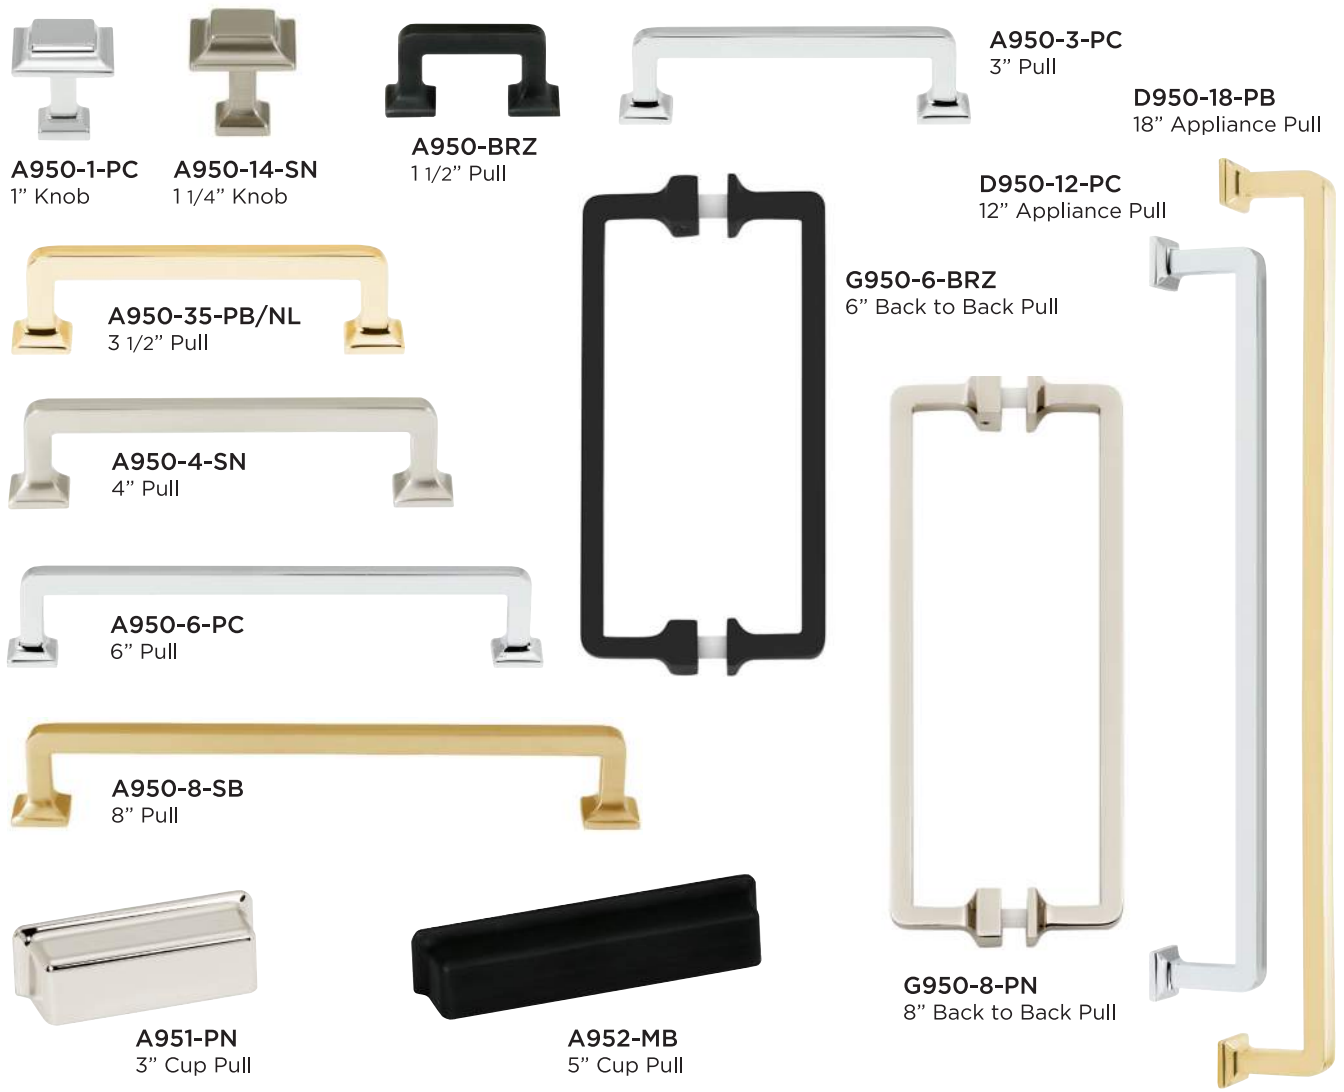

AVAILABLE FINISHES

- **BRZ**
  Bronze
- **MB**
  Matte Black
- **PB**
  Polished Brass
- **PB/NL**
  Polished Brass / No Lacquer
- **PC**
  Polished Chrome
- **PN**
  Polished Nickel
- **SB**
  Satin Brass
- **SN**
  Satin Nickel

MILLENNIUM											
Stock No.	Weight	Description	Material Base	CC	Length	Width	Proj.	Base Width	List Price Group 1 (PB, PB/NL, PC)	List Price Group 2 (BRZ, MB, PN, SB, SN)	List Price Group 3 *SPECIAL FINISHES
A950	1.8oz	11/2" Pull	Brass	11/2"	2 1/8"	1/4"	11/8"	5/8"	$ 22.95	$ 24.95	$ 30.00
A950-1	1.8oz	1" Knob	Brass		1"	1"	1"	1/2"	$ 19.95	$ 21.95	$ 26.00
A950-14	2.6oz	11/4" Knob	Brass		1 1/4"	1 1/4"	1"	5/8"	$ 24.95	$ 29.95	$ 35.00
A950-3	2.6oz	3" Pull	Brass	3"	3 5/8"	1/4"	11/8"	1/2"	$ 29.95	$ 34.95	$ 42.00
A950-35	2.9oz	3 1/2" Pull	Brass	3 1/2"	4 1/8"	1/4"	11/8"	5/8"	$ 34.95	$ 39.95	$ 48.00
A950-4	2.9oz	4" Pull	Brass	4"	4 5/8"	1/4"	11/8"	5/8"	$ 39.95	$ 44.95	$ 52.00
A950-6	8oz	6" Pull	Brass	6"	6 5/8"	1/4"	1 1/4"	5/8"	$ 59.95	$ 64.95	$ 77.00
A950-8	9.4oz	8" Pull	Brass	8"	8 7/8"	3/8"	1 3/8"	3/4"	$ 89.95	$ 99.95	$ 115.00
A951	6oz	3" Cup Pull	Brass	3"	3 5/8"	1 1/8"	1"		$ 36.95	$ 42.95	$ 52.00
A952	8oz	5" Cup Pull	Brass	5"	5 5/8"	1 1/8"	1"		$ 59.95	$ 64.95	$ 75.00
D950-12	1.4lb	12" Appliance Pull	Brass	12"	13"	3/8"	2"	7/8"	$ 219.95	$ 239.95	$ 275.00
D950-18	2lb	18" Appliance Pull	Brass	18"	19 1/4"	1/2"	2 1/4"	1"	$ 399.95	$ 429.95	$ 480.00
G950-6	1lb	6" Back to Back Pulls	Brass	6"	6 5/8"	5/8"	1 3/8"	5/8"	$ 164.95	$ 184.95	$ 225.00
G950-8	2lbs	8" Back to Back Pulls	Brass	8"	8 5/8"	3/4"	1 1/2"	3/4"	$ 219.95	$ 244.95	$ 295.00

* If your desired Alno, Inc. finish is not listed in Group 1 or 2 please use Group 3 for Special finish pricing and see page #A for its special order form. Group 3 products are non-cancelable and non-returnable. Please allow 4-6 weeks for all special order finishes.