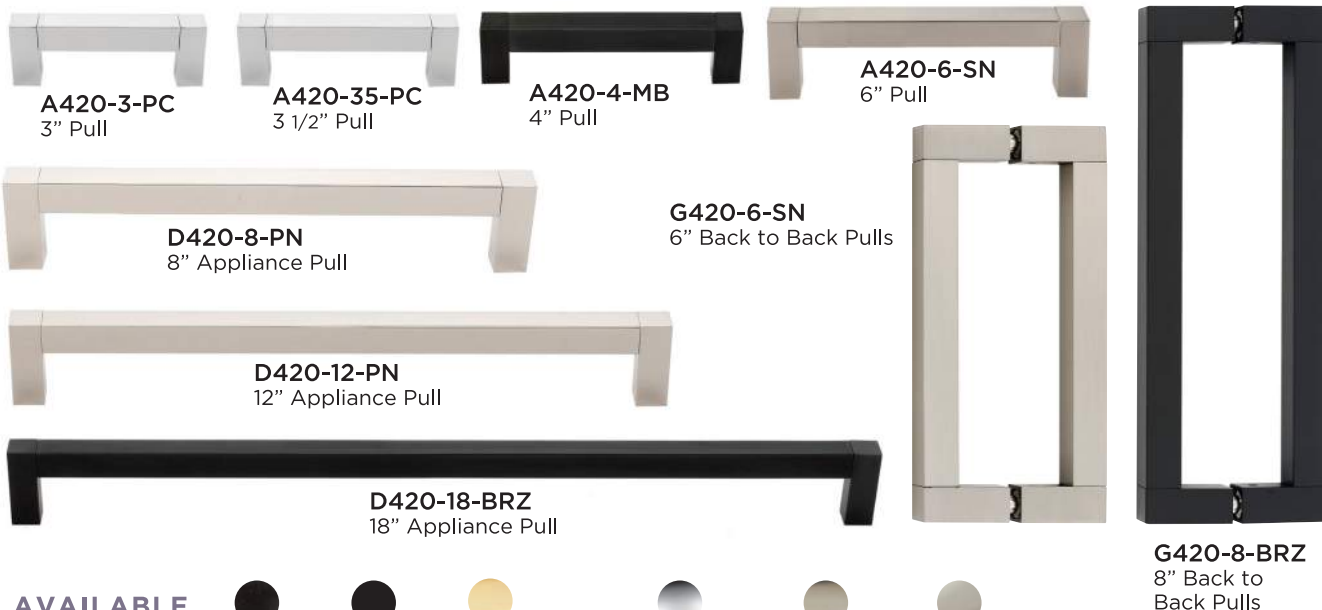

AVAILABLE FINISHES

- **BRZ**
  Bronze
- **MB**
  Matte Black
- **PB/NL**
  Polished Brass/No Lacquer
- **PC**
  Polished Chrome
- **PN**
  Polished Nickel
- **SN**
  Satin Nickel

BLOCK PULLS										List Price Group 1	List Price Group 2	List Price Group 3
Stock No.	Weight	Description	Material Base	CC	Length	Width	Proj.	Base Width	(PB/NL, PC)	(BRZ, MB, PN, SN)	*SPECIAL FINISHES	
A420-3	4.5oz	3" Pull	Brass	3"	3 5/8"	5/8"	1 1/2"	5/8"	$ 44.95	$ 49.95	$ 60.00	
A420-35	5oz	3 1/2" Pull	Brass	3 1/2"	4 1/8"	5/8"	1 1/2"	5/8"	$ 49.95	$ 54.95	$ 66.00	
A420-4	8oz	4" Pull	Brass	4"	4 5/8"	5/8"	1 1/2"	5/8"	$ 54.95	$ 59.95	$ 72.00	
A420-6	10oz	6" Pull	Brass	6"	6 5/8"	5/8"	1 1/2"	5/8"	$ 64.95	$ 74.95	$ 90.00	
D420-8	1.5lbs	8" Appliance Pull	Brass	8"	8 5/8"	5/8"	1 1/2"	5/8"	$ 114.95	$ 129.95	$ 160.00	
D420-12	3lbs	12" Appliance Pull	Brass	12"	12 5/8"	5/8"	1 1/2"	5/8"	$ 154.95	$ 174.95	$ 215.00	
D420-18	4lbs	18" Appliance Pull	Brass	18"	18 5/8"	5/8"	1 3/4"	5/8"	$ 179.95	$ 199.95	$ 250.00	
G420-6	1.4lbs	6" Back to Back Pulls	Brass	6"	6 5/8"	5/8"	1 1/2"	5/8"	$ 179.95	$ 199.95	$ 240.00	
G420-8	3lbs	8" Back to Back Pulls	Brass	8"	8 5/8"	5/8"	1 1/2"	5/8"	$ 219.95	$ 244.95	$ 295.00