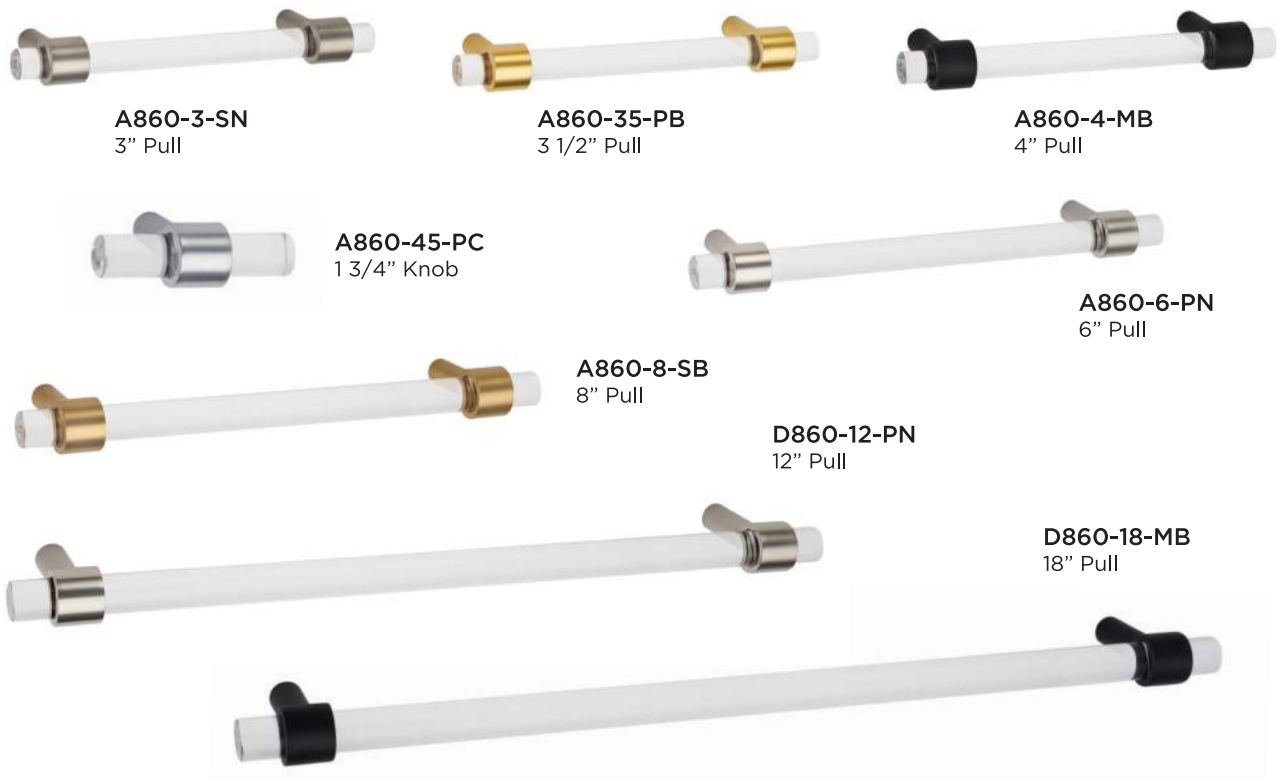

AVAILABLE FINISHES

ACRYLIC CONTEMPORARY											
Stock No.	Weight	Description	Material Base	CC	Length	Width	Proj.	Base Width	List Price Group 1 (PB, PB/NL, PC)	List Price Group 2 (MB, PN, SB, SN)	List Price Group 3 *SPECIAL FINISHES
A860-3	1.5 oz	3" Pull	Brass/ Acrylic	3"	4 1/8"	1/2"	13/8"	5/16"	$ 36.95	$ 41.95	$ 52.00
A860-35	1.5 oz	3 1/2" Pull	Brass/ Acrylic	3 1/2"	4 3/4"	1/2"	13/8"	5/16"	$ 41.95	$ 46.95	$ 57.00
A860-4	1.5 oz	4" Pull	Brass/ Acrylic	4"	5 1/4"	1/2"	13/8"	5/16"	$ 46.95	$ 51.95	$ 62.00
A860-45	1 oz	1 3/4" Knob	Brass/ Acrylic		1 3/4"	1/2"	13/8"	5/16"	$ 21.95	$ 24.95	$ 32.00
A860-6	3.3 oz	6" Pull	Brass/ Acrylic	6"	7 1/2"	3/4"	13/4"	3/8"	$ 59.95	$ 69.95	$ 85.00
A860-8	3.7 oz	8" Pull	Brass/ Acrylic	8"	9 1/2"	3/4"	13/4"	3/8"	$ 64.95	$ 74.95	$ 95.00
D860-12	7.5 oz	12" Pull	Brass/ Acrylic	12"	14"	7/8"	2 1/4"	1/2"	$ 149.95	$ 159.95	$ 200.00
D860-18	8.5 oz	18" Pull	Brass/ Acrylic	18"	20"	7/8"	2 1/4"	1/2"	$ 169.95	$ 184.95	$ 235.00

* If your desired Alno, Inc. finish is not listed in Group 1 or 2 please use Group 3 for Special finish pricing and see page #A for its special order form. Group 3 products are non-cancelable and non-returnable. Please allow 4-6 weeks for all special order finishes.

REPLACEMENT CONTEMPORARY ACRYLIC BARS ONLY					
Stock No.	Description	Material	CC	Bar Diameter	List Price
B0860-3	3" Bar Only for A860-3	Acrylic	3"	3/8"	$ 18.00
B0860-35	3 1/2" Bar Only for A860-35	Acrylic	3 1/2"	3/8"	$ 22.00
B0860-4	4" Bar Only for A860-4	Acrylic	4"	3/8"	$ 24.00
B0860-6	6" Bar Only for A860-6	Acrylic	6"	7/16"	$ 28.00
B0860-8	8" Bar Only for A860-8	Acrylic	8"	7/16"	$ 34.00
B0860-12	12" Bar Only for D860-12	Acrylic	12"	9/16"	$ 56.00
B0860-18	18" Bar Only for D860-18	Acrylic	18"	9/16"	$ 70.00

Acrylic pulls are not recommended for appliances. The acrylic will break.