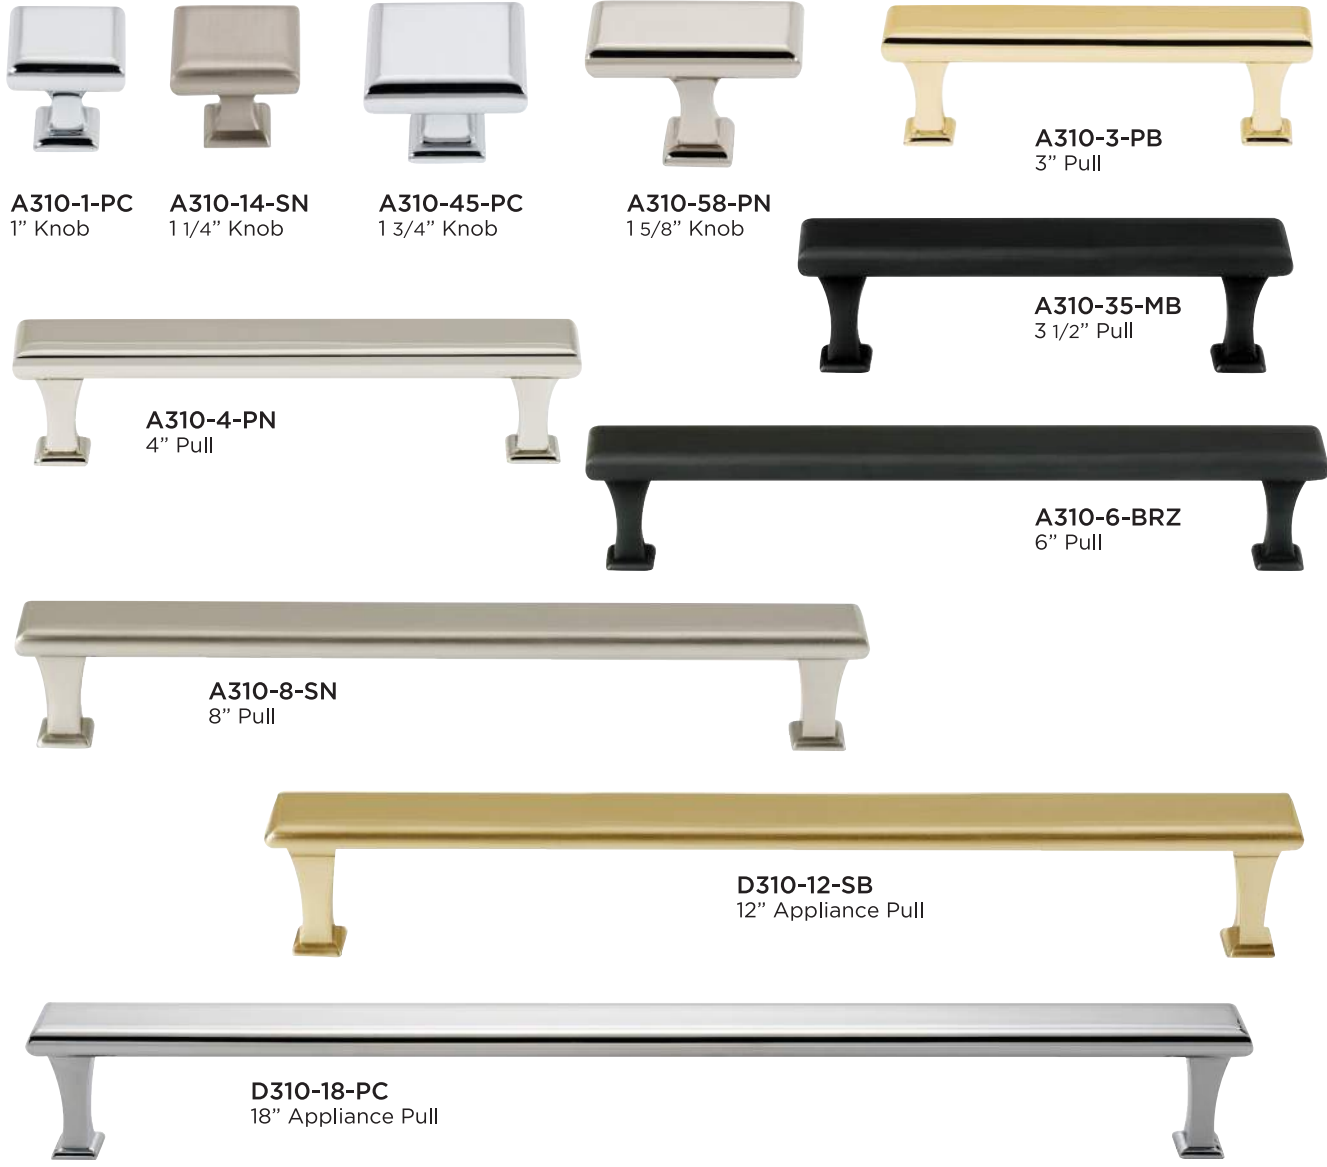

AVAILABLE FINISHES

- **BRZ**
  Bronze
- **MB**
  Matte Black
- **PB**
  Polished Brass
- **PB/NL**
  Polished Brass/No Lacquer
- **PC**
  Polished Chrome
- **PN**
  Polished Nickel
- **SB**
  Satin Brass
- **SN**
  Satin Nickel

MANHATTAN											
Stock No.	Weight	Description	Material Base	CC	Length	Width	Proj.	Base Width	List Price Group 1 (PB/NL, PB) PC	List Price Group 2 (BRZ, MB, PN, SB, SN)	List Price Group 3 *SPECIAL FINISHES
A310-1	3oz	1" Knob	Brass		1"	1"	1"	9/16"	$ 19.95	$ 24.95	$ 30.00
A310-14	3.4oz	1 1/4" Knob	Brass		1 1/4"	1 1/4"	1 1/8"	1 1/16"	$ 24.95	$ 29.95	$ 36.00
A310-45	8.8oz	1 3/4" Knob	Brass		1 3/4"	1 3/4"	1 1/2"	7/8"	$ 44.95	$ 49.95	$ 60.00
A310-58	3oz	1 5/8" Knob	Brass		1 5/8"	3/4"	1 1/8"	9/16"	$ 29.95	$ 34.95	$ 40.00
A310-3	4.8oz	3" Pull	Brass	3"	3 3/4"	3/4"	1 1/8"	1/2"	$ 39.95	$ 44.95	$ 54.00
A310-35	4.9oz	3 1/2" Pull	Brass	3 1/2"	4 1/4"	3/4"	1 1/8"	1/2"	$ 44.95	$ 49.95	$ 58.00
A310-4	5oz	4" Pull	Brass	4"	4 3/4"	3/4"	1 1/8"	1/2"	$ 49.95	$ 54.95	$ 62.00
A310-6	8oz	6" Pull	Brass	6"	6 3/4"	3/4"	1 1/4"	1/2"	$ 74.95	$ 84.95	$ 96.00
A310-8	1lb	8" Pull	Brass	8"	9"	1"	1 1/2"	5/8"	$ 119.95	$ 129.95	$ 145.00
D310-12	2lbs	12" Appliance Pull	Brass	12"	13"	1"	2"	5/8"	$ 269.95	$ 299.95	$ 340.00
D310-18	4lbs	18" Appliance Pull	Brass	18"	19 1/4"	1 1/4"	2 1/4"	5/8"	$ 479.95	$ 499.95	$ 550.00

* If your desired Alno, Inc. finish is not listed in Group 1 or 2 please use Group 3 for Special finish pricing and see page #A for its special order form. Group 3 products are non-cancelable and non-returnable. Please allow 4-6 weeks for all special order finishes.