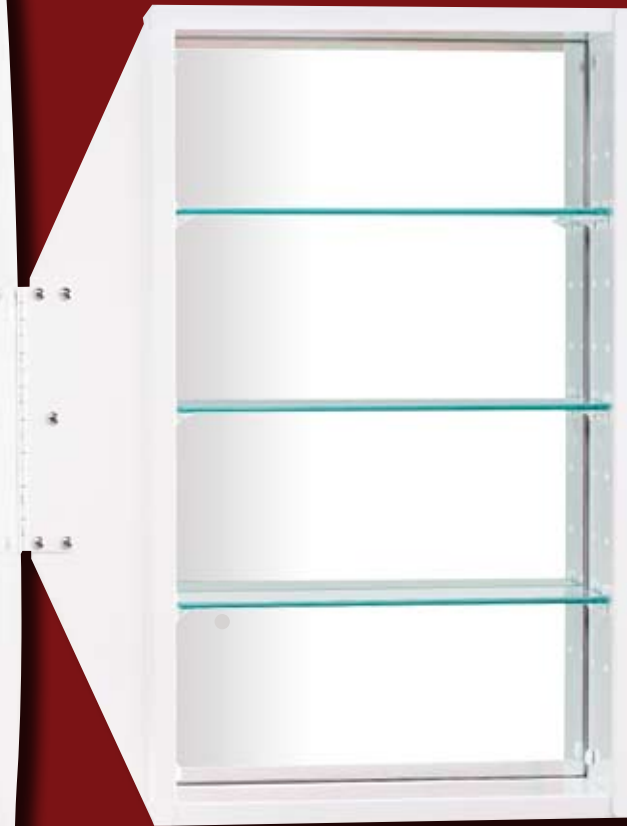

Standard Oval

Model no. MC4910 and MC4912

- 1" beveled edge exterior 1/4" thick mirror door
- three adjustable glass shelves
- unique hinge design
- surface mount kit sold separately

Single Cabinet

standard beveled	wall opening	overall	surface mount kit
MC4910-W	14" x 24" x 4"	24" x 36"	MC4554-SMK
MC4912-W	14" x 18" x 4"	21 1/4" x 31 1/4"	MC4555-SMK